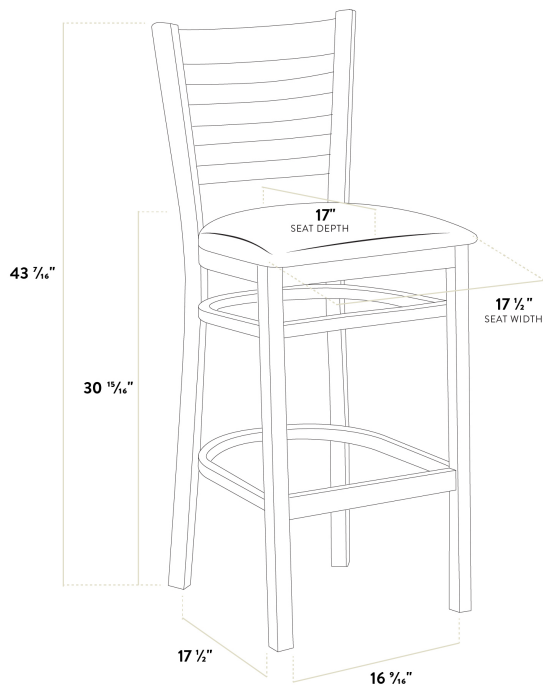

- Contoured back and built-in footrest for exceptional comfort
- Durable European beechwood frame with natural finish
- Soft 2 1/2" thick vinyl padded cushion
- Great for bar and raised table seating
- Ships with a detached seat to save on shipping costs

Technical Data

Width	17 1/2 Inches
Depth	17 1/2 Inches
Height	43 7/16 Inches
Seat Width	17 1/2 Inches
Seat Depth	17 Inches
Height Style	Bar Height
Seat Height	30 15/16 Inches
Arms	Without Arms
Assembled	Assembly Required
Back	With Back

Technical Data

Back Color	Beige
Capacity	350 lb.
Color	Beige
Cushion Thickness	2 1/2 Inches
Features	Footrest
Finish	Natural
Frame Material	Beechwood Wood
Padded Seat	With Padded Seat
Seat Color	Gray
Seat Material	Vinyl
Seat Type	Solid
Style	Ladder Back
Type	Bar Stools
Usage	Indoor

Plan View

Notes & Details

Seat your guests in comfort and style with this Lancaster Table & Seating natural finish wood ladder back bar stool with light gray vinyl seat. This bar stool's stylish back and padded seat combine with its sleek wooden frame to instill a unique look in any location. Plus, since this bar stool's back is contoured for a customer's back, it will provide comfort while maintaining a distinct appearance. At an ideal height for both bar and raised table seating, this bar stool is a versatile option for any restaurant, bar, deli, or coffee shop.