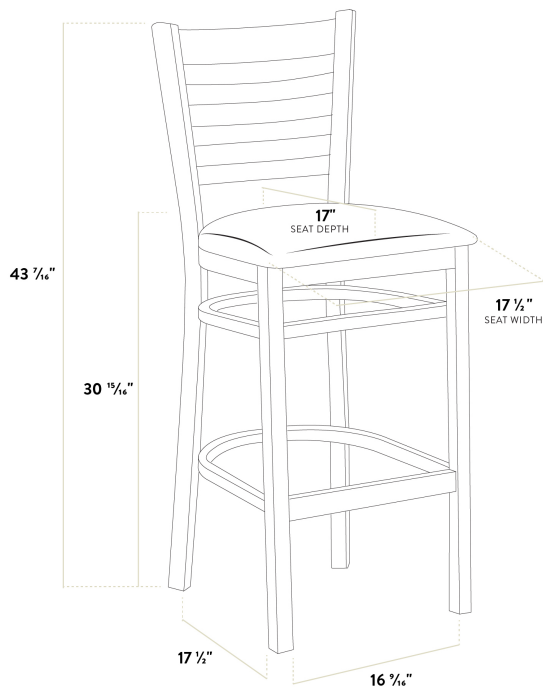

Lancaster Table & Seating Natural Finish Wood Ladder Back Bar Stool with Light Gray Vinyl Seat - Assembled

#164BWLNVLGAS

Item #: 164BWLNVLGAS Qty: _____

Project: _____

Approval: _____ Date: _____

Features

- Contoured back and built-in footrest for exceptional comfort
- Durable European beechwood frame with natural finish
- Soft 2 1/2" thick vinyl padded cushion
- Great for bar and raised table seating
- Ships assembled for immediate use

Certifications

Fully Assembled

Technical Data

Width	17 1/2 Inches
Depth	17 1/2 Inches
Height	43 7/16 Inches
Seat Width	17 1/2 Inches
Seat Depth	17 Inches
Height Style	Bar Height
Seat Height	30 15/16 Inches
Arms	Without Arms
Back	With Back
Back Color	Beige

Technical Data

Capacity	350 lb.
Color	Beige
Cushion Thickness	2 1/2 Inches
Features	Footrest
Finish	Natural
Frame Material	Beechwood Wood
Padded Seat	With Padded Seat
Seat Color	Gray
Seat Material	Vinyl
Seat Type	Solid
Style	Ladder Back
Type	Bar Stools
Usage	Indoor

Plan View

Notes & Details

Seat your guests in comfort and style with this Lancaster Table & Seating natural finish wood ladder back bar stool with light gray vinyl seat. This bar stool's stylish back and padded seat combine with its sleek wooden frame to instill a unique look in any location. Plus, since this bar stool's back is contoured for a customer's back, it will provide comfort while maintaining a distinct appearance. At an ideal height for both bar and raised table seating, this bar stool is a versatile option for any restaurant, bar, deli, or coffee shop.