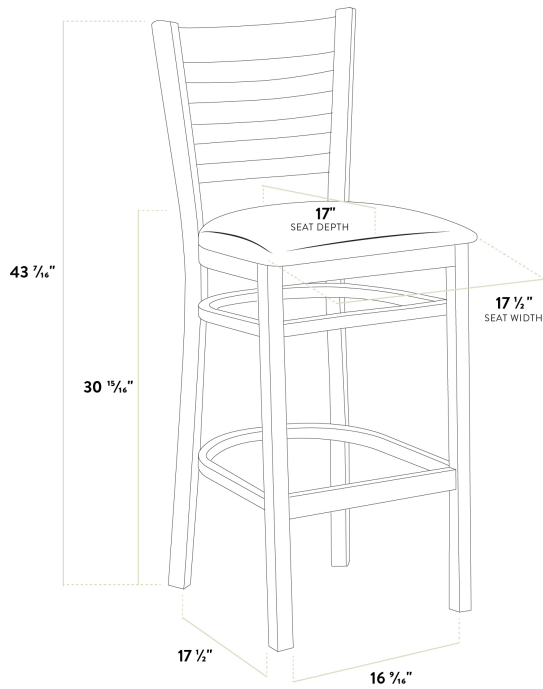

Technical Data

Capacity	350 lb.
Color	Brown
Cushion Thickness	2 1/2 Inches
Features	Footrest
Finish	Natural
Frame Material	Beechwood Wood
Padded Seat	With Padded Seat
Seat Color	Brown
Seat Material	Vinyl
Seat Type	Solid
Style	Ladder Back
Type	Bar Stools
Usage	Indoor

Plan View