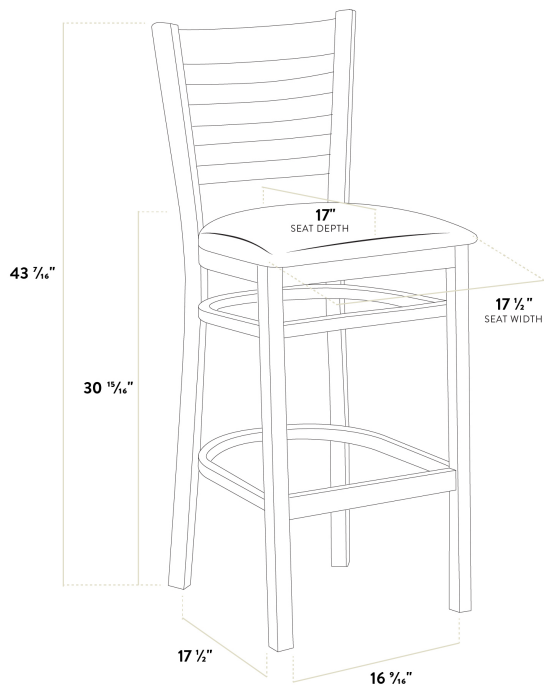

- Contoured back and built-in footrest for exceptional comfort
- Durable European beechwood frame with natural finish
- Soft 2 1/2" thick vinyl padded cushion
- Great for bar and raised table seating
- Ships with a detached seat to save on shipping costs

Technical Data

Width	17 1/2 Inches
Depth	17 1/2 Inches
Height	43 7/16 Inches
Seat Width	17 1/2 Inches
Seat Depth	17 Inches
Height Style	Bar Height
Seat Height	30 15/16 Inches
Arms	Without Arms
Assembled	Assembly Required
Back	With Back

Technical Data

Back Color	Beige
Capacity	350 lb.
Color	Beige
Cushion Thickness	2 1/2 Inches
Features	Footrest
Finish	Natural
Frame Material	Beechwood Wood
Padded Seat	With Padded Seat
Seat Color	Gray
Seat Material	Vinyl
Seat Type	Solid
Style	Ladder Back
Type	Bar Stools
Usage	Indoor

Plan View

Notes & Details

Seat your guests in comfort and style with this Lancaster Table & Seating natural finish wood ladder back bar stool with dark gray vinyl seat. This bar stool's stylish back and padded seat combine with its sleek wooden frame to instill a unique look in any location. Plus, since this bar stool's back is contoured for a customer's back, it will provide comfort while maintaining a distinct appearance. At an ideal height for both bar and raised table seating, this bar stool is a versatile option for any restaurant, bar, deli, or coffee shop.