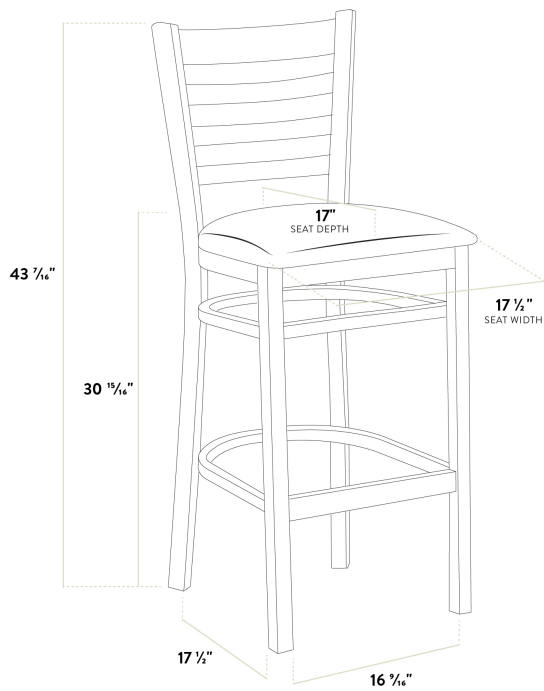

### Features

- Contoured back and built-in footrest for exceptional comfort
- Durable European beechwood frame with natural finish
- Soft 2 1/2" thick vinyl padded cushion
- Great for bar and raised table seating
- Ships assembled for immediate use

### Technical Data

Width	17 1/2 Inches
Depth	17 1/2 Inches
Height	43 7/16 Inches
Seat Width	17 1/2 Inches
Seat Depth	17 Inches
Height Style	Bar Height
Seat Height	30 15/16 Inches
Arms	Without Arms
Back	With Back
Back Color	Beige

## Technical Data

Capacity	350 lb.
Color	Beige
Cushion Thickness	2 1/2 Inches
Features	Footrest
Finish	Natural
Frame Material	Beechwood Wood
Padded Seat	With Padded Seat
Seat Color	Gray
Seat Material	Vinyl
Seat Type	Solid
Style	Ladder Back
Type	Bar Stools
Usage	Indoor

## Notes & Details

---

Seat your guests in comfort and style with this Lancaster Table & Seating natural finish wood ladder back bar stool with dark gray vinyl seat. This bar stool's stylish back and padded seat combine with its sleek wooden frame to instill a unique look in any location. Plus, since this bar stool's back is contoured for a customer's back, it will provide comfort while maintaining a distinct appearance. At an ideal height for both bar and raised table seating, this bar stool is a versatile option for any restaurant, bar, deli, or coffee shop.