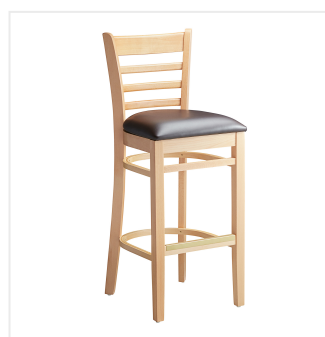

Lancaster Table & Seating Natural Finish Wood Ladder Back Bar Stool with Dark Brown Vinyl Seat - Detached Seat

#164BWLNVDBKD

Item #: 164BWLNVDBKD Qty: _____

Project: _____

Approval: _____ Date: _____

Features

- Contoured back and built-in footrest for exceptional comfort
- Durable European beechwood frame with natural finish
- Soft 2 1/2" thick vinyl padded cushion
- Great for bar and raised table seating
- Ships with a detached seat to save on shipping costs

Technical Data

Back Color	Brown
Capacity	350 lb.
Color	Brown
Cushion Thickness	2 1/2 Inches
Features	Footrest
Finish	Natural
Frame Material	Beechwood Wood
Padded Seat	With Padded Seat
Seat Color	Brown
Seat Material	Vinyl
Seat Type	Solid
Style	Ladder Back
Type	Bar Stools
Usage	Indoor

Plan View

Notes & Details

Seat your guests in comfort and style with this Lancaster Table & Seating natural finish wood ladder back bar stool with dark brown vinyl seat. This bar stool's stylish back and padded seat combine with its sleek wooden frame to instill a unique look in any location. Plus, since this bar stool's back is contoured for a customer's back, it will provide comfort while maintaining a distinct appearance. At an ideal height for both bar and raised table seating, this bar stool is a versatile option for any restaurant, bar, deli, or coffee shop.