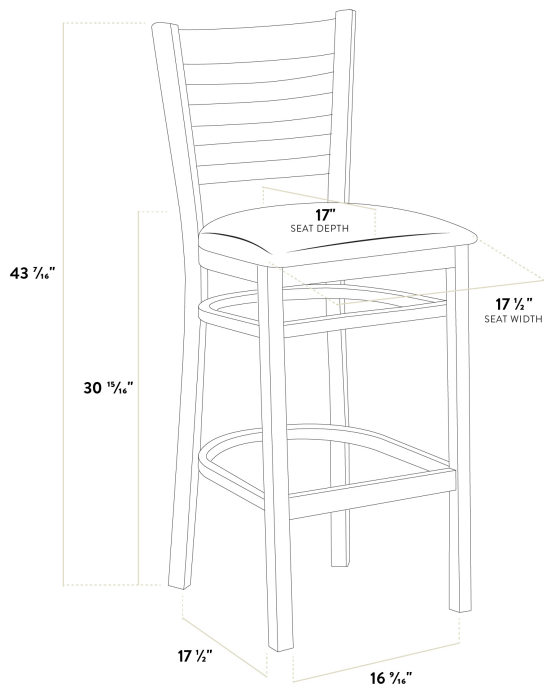

- Contoured back and built-in footrest for exceptional comfort
- Durable European beechwood frame with natural finish
- Soft 2 1/2" thick vinyl padded cushion
- Great for bar and raised table seating
- Ships with a detached seat to save on shipping costs

Technical Data

Width	17 1/2 Inches
Depth	17 1/2 Inches
Height	43 7/16 Inches
Seat Width	17 1/2 Inches
Seat Depth	17 Inches
Height Style	Bar Height
Seat Height	30 15/16 Inches
Arms	Without Arms
Assembled	Assembly Required
Back	With Back

Technical Data

Back Color	Brown
Capacity	350 lb.
Color	Brown
Cushion Thickness	2 1/2 Inches
Features	Footrest
Finish	Natural
Frame Material	Beechwood Wood
Padded Seat	With Padded Seat
Seat Color	Brown
Seat Material	Vinyl
Seat Type	Solid
Style	Ladder Back
Type	Bar Stools
Usage	Indoor

Plan View

Notes & Details

Seat your guests in comfort and style with this Lancaster Table & Seating natural finish wood ladder back bar stool with dark brown vinyl seat. This bar stool's stylish back and padded seat combine with its sleek wooden frame to instill a unique look in any location. Plus, since this bar stool's back is contoured for a customer's back, it will provide comfort while maintaining a distinct appearance. At an ideal height for both bar and raised table seating, this bar stool is a versatile option for any restaurant, bar, deli, or coffee shop.