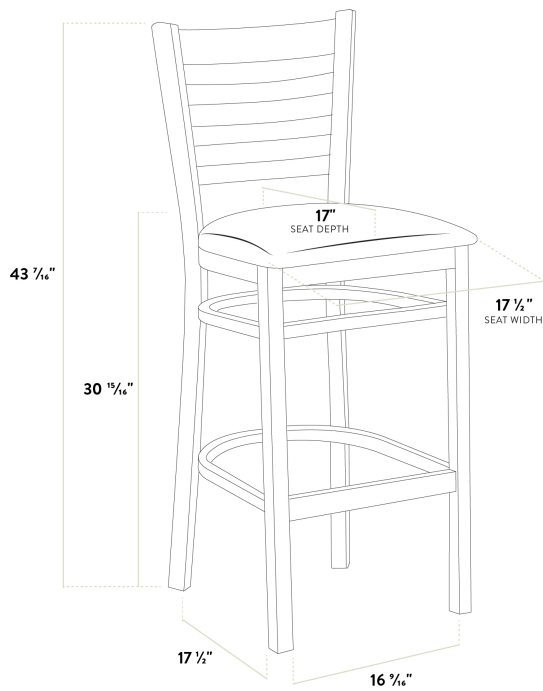

Lancaster Table & Seating Natural Finish Wood Ladder Back Bar Stool with Dark Brown Vinyl Seat - Assembled

#164BWLNVDBAS

Item #: 164BWLNVDBAS Qty: _____

Project: _____

Approval: _____ Date: _____

Features

- Contoured back and built-in footrest for exceptional comfort
- Durable European beechwood frame with natural finish
- Soft 2 1/2" thick vinyl padded cushion
- Great for bar and raised table seating
- Ships assembled for immediate use

Certifications

Fully Assembled

Technical Data

Width	17 1/2 Inches
Depth	17 1/2 Inches
Height	43 7/16 Inches
Seat Width	17 1/2 Inches
Seat Depth	17 Inches
Height Style	Bar Height
Seat Height	30 15/16 Inches
Arms	Without Arms
Back	With Back
Back Color	Brown

Technical Data

Capacity	350 lb.
Color	Brown
Cushion Thickness	2 1/2 Inches
Features	Footrest
Finish	Natural
Frame Material	Beechwood Wood
Padded Seat	With Padded Seat
Seat Color	Brown
Seat Material	Vinyl
Seat Type	Solid
Style	Ladder Back
Type	Bar Stools
Usage	Indoor

Plan View

Notes & Details

Seat your guests in comfort and style with this Lancaster Table & Seating natural finish wood ladder back bar stool with dark brown vinyl seat. This bar stool's stylish back and padded seat combine with its sleek wooden frame to instill a unique look in any location. Plus, since this bar stool's back is contoured for a customer's back, it will provide comfort while maintaining a distinct appearance. At an ideal height for both bar and raised table seating, this bar stool is a versatile option for any restaurant, bar, deli, or coffee shop.