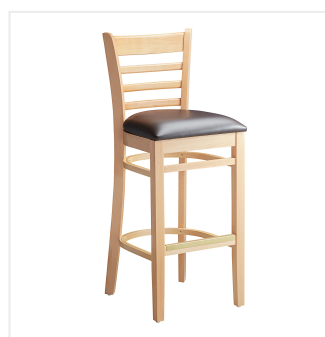

Lancaster Table & Seating Natural Finish Wood Ladder Back Bar Stool with Dark Brown Vinyl Seat - Assembled

#164BWLNVDBAS

Item #: 164BWLNVDBAS Qty: _____

Project: _____

Approval: _____ Date: _____

Features

- Contoured back and built-in footrest for exceptional comfort
- Durable European beechwood frame with natural finish
- Soft 2 1/2" thick vinyl padded cushion
- Great for bar and raised table seating
- Ships assembled for immediate use

Technical Data

Capacity	350 lb.
Color	Brown
Cushion Thickness	2 1/2 Inches
Features	Footrest
Finish	Natural
Frame Material	Beechwood Wood
Padded Seat	With Padded Seat
Seat Color	Brown
Seat Material	Vinyl
Seat Type	Solid
Style	Ladder Back
Type	Bar Stools
Usage	Indoor

Plan View

Notes & Details

Seat your guests in comfort and style with this Lancaster Table & Seating natural finish wood ladder back bar stool with dark brown vinyl seat. This bar stool's stylish back and padded seat combine with its sleek wooden frame to instill a unique look in any location. Plus, since this bar stool's back is contoured for a customer's back, it will provide comfort while maintaining a distinct appearance. At an ideal height for both bar and raised table seating, this bar stool is a versatile option for any restaurant, bar, deli, or coffee shop.

This bar stool also features a ladder back design that's contoured to provide extra support to your customers' upper backs. Plus, this design gives it a unique visual appeal, making it perfect for both upscale and casual decor, as well as anything in between. The 2 1/2" thick dark brown vinyl padded seat provides exceptional comfort for your guests, and it's also durable and easy to clean! It is made with fire-retardant foam for added safety.