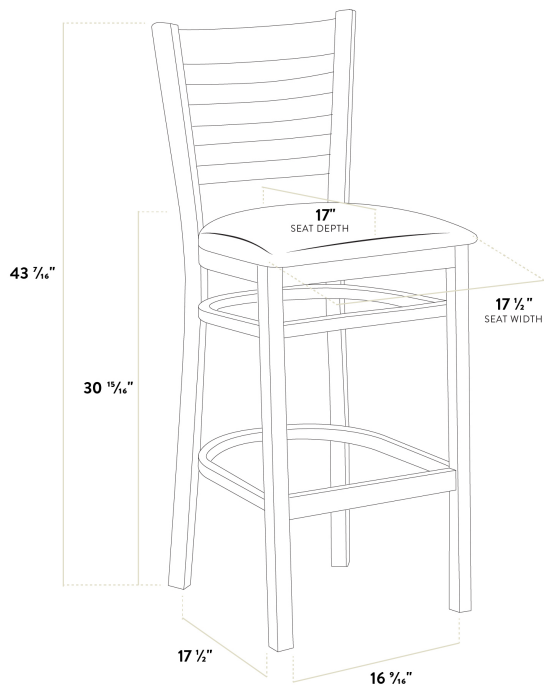

Technical Data

Back Color	Brown
Capacity	350 lb.
Color	Brown
Cushion Thickness	1 Inch
Features	Footrest
Finish	Mahogany
Frame Material	Beechwood Wood
Padded Seat	Without Padded Seat
Seat Color	Brown
Seat Material	Wood
Seat Type	Solid
Style	Ladder Back
Type	Bar Stools
Usage	Indoor

Plan View