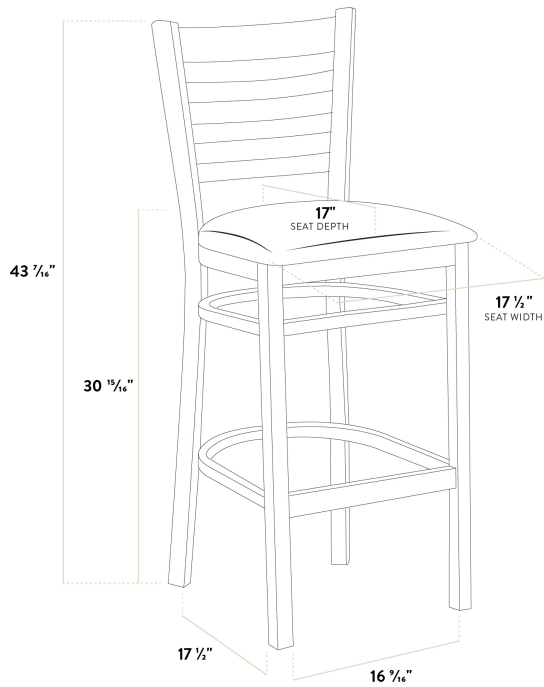

Technical Data

Back Color	Brown
Capacity	350 lb.
Color	Brown
Cushion Thickness	1 Inch
Features	Footrest
Finish	Mahogany
Frame Material	Beechwood Wood
Padded Seat	Without Padded Seat
Seat Color	Brown
Seat Material	Wood
Seat Type	Solid
Style	Ladder Back
Type	Bar Stools
Usage	Indoor

Plan View