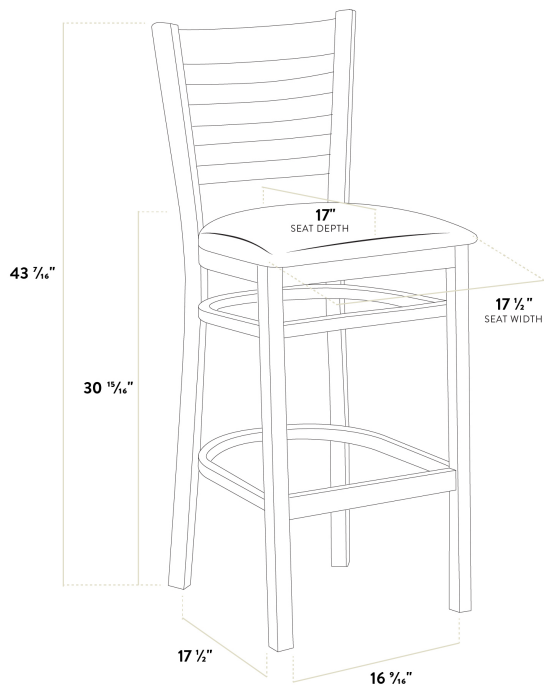

Technical Data

Back Color	Brown
Capacity	350 lb.
Color	Brown
Cushion Thickness	2 1/2 Inches
Features	Footrest
Finish	Mahogany
Frame Material	Beechwood Wood
Padded Seat	With Padded Seat
Seat Color	Beige
Seat Material	Vinyl
Seat Type	Solid
Style	Ladder Back
Type	Bar Stools
Usage	Indoor

Plan View