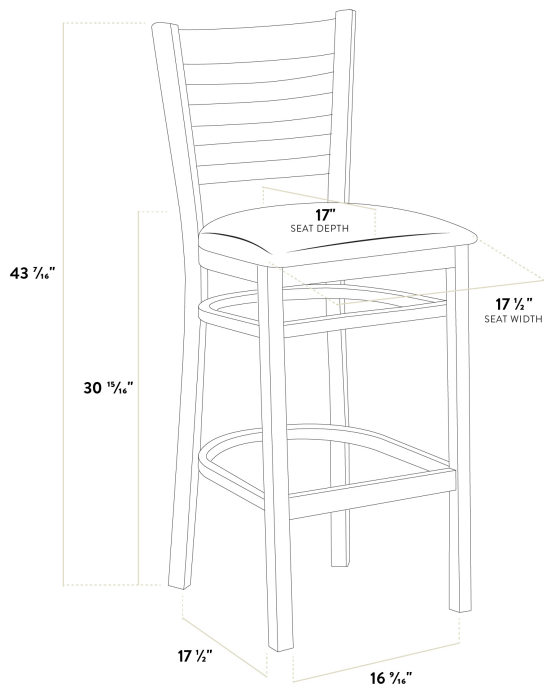

### Features

- Contoured back and built-in footrest for exceptional comfort
- Durable European beechwood frame with mahogany finish
- Soft 2 1/2" thick vinyl padded cushion
- Great for bar and raised table seating
- Ships with a detached seat to save on shipping costs

### Technical Data

Width	17 1/2 Inches
Depth	17 1/2 Inches
Height	43 7/16 Inches
Seat Width	17 1/2 Inches
Seat Depth	17 Inches
Height Style	Bar Height
Seat Height	30 15/16 Inches
Arms	Without Arms
Assembled	Assembly Required
Back	With Back

## Technical Data

Back Color	Brown
Capacity	350 lb.
Color	Brown
Cushion Thickness	2 1/2 Inches
Features	Footrest
Finish	Mahogany
Frame Material	Beechwood Wood
Padded Seat	With Padded Seat
Seat Color	Gray
Seat Material	Vinyl
Seat Type	Solid
Style	Ladder Back
Type	Bar Stools
Usage	Indoor

## Notes & Details

---

Seat your guests in comfort and style with this Lancaster Table & Seating mahogany finish wood ladder back bar stool with light gray vinyl seat. This bar stool's stylish back and padded seat combine with its sleek wooden frame to instill a unique look in any location. Plus, since this bar stool's back is contoured for a customer's back, it will provide comfort while maintaining a distinct appearance. At an ideal height for both bar and raised table seating, this bar stool is a versatile option for any restaurant, bar, deli, or coffee shop.