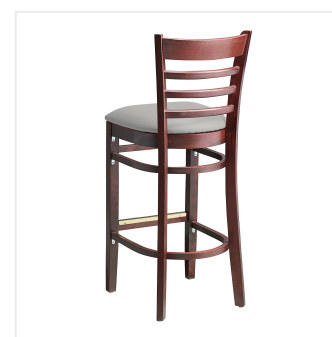

## Lancaster Table & Seating Mahogany Finish Wood Ladder Back Bar Stool with Light Gray Vinyl Seat - Detached Seat

#164BWLMVLGKD

Item #: 164BWLMVLGKD Qty: \_\_\_\_\_

Project: \_\_\_\_\_

Approval: \_\_\_\_\_ Date: \_\_\_\_\_

### Features

- Contoured back and built-in footrest for exceptional comfort
- Durable European beechwood frame with mahogany finish
- Soft 2 1/2" thick vinyl padded cushion
- Great for bar and raised table seating
- Ships with a detached seat to save on shipping costs

## Notes & Details

---

Seat your guests in comfort and style with this Lancaster Table & Seating mahogany finish wood ladder back bar stool with light gray vinyl seat. This bar stool's stylish back and padded seat combine with its sleek wooden frame to instill a unique look in any location. Plus, since this bar stool's back is contoured for a customer's back, it will provide comfort while maintaining a distinct appearance. At an ideal height for both bar and raised table seating, this bar stool is a versatile option for any restaurant, bar, deli, or coffee shop.

This bar stool also features a ladder back design that's contoured to provide extra support to your customers' upper backs. Plus, this design gives it a unique visual appeal, making it perfect for both upscale and casual decor, as well as anything in between. The 2 1/2" thick light gray vinyl padded seat provides exceptional comfort for your guests, and it's also durable and easy to clean! It is made with fire-retardant foam for added safety.