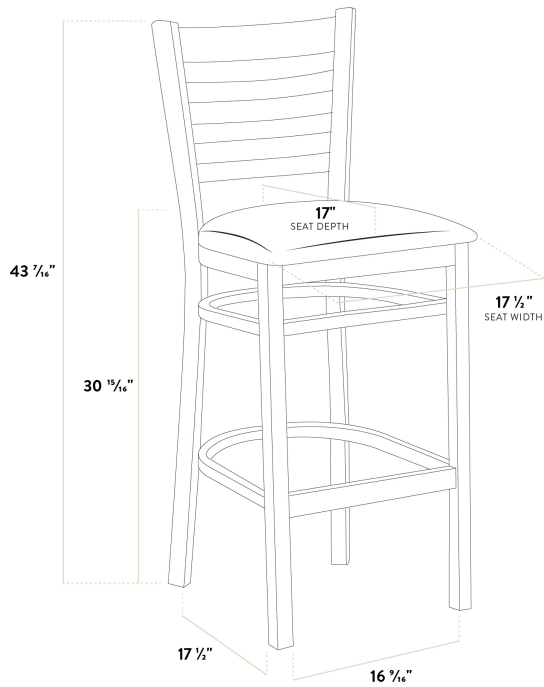

### Features

- Contoured back and built-in footrest for exceptional comfort
- Durable European beechwood frame with mahogany finish
- Soft 2 1/2" thick vinyl padded cushion
- Great for bar and raised table seating
- Ships with a detached seat to save on shipping costs

### Technical Data

Width	17 1/2 Inches
Depth	17 1/2 Inches
Height	43 7/16 Inches
Seat Width	17 1/2 Inches
Seat Depth	17 Inches
Height Style	Bar Height
Seat Height	30 15/16 Inches
Arms	Without Arms
Assembled	Assembly Required
Back	With Back

## Technical Data

Back Color	Brown
Capacity	350 lb.
Cushion Thickness	2 1/2 Inches
Features	Footrest
Finish	Mahogany
Frame Color	Brown
Frame Material	Beechwood Wood
Padded Seat	With Padded Seat
Seat Color	Gray
Seat Material	Vinyl
Seat Type	Solid
Style	Ladder Back
Type	Bar Stools
Usage	Indoor

## Notes & Details

---

Seat your guests in comfort and style with this Lancaster Table & Seating mahogany finish wood ladder back bar stool with dark gray vinyl seat. This bar stool's stylish back and padded seat combine with its sleek wooden frame to instill a unique look in any location. Plus, since this bar stool's back is contoured for a customer's back, it will provide comfort while maintaining a distinct appearance. At an ideal height for both bar and raised table seating, this bar stool is a versatile option for any restaurant, bar, deli, or coffee shop.