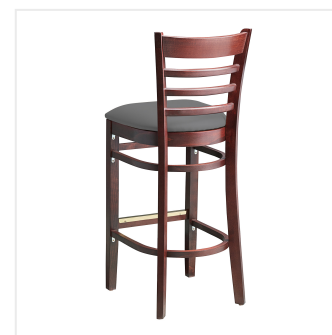

## Lancaster Table & Seating Mahogany Finish Wood Ladder Back Bar Stool with Dark Gray Vinyl Seat - Detached Seat

#164BWLMVDGKD

Item #: 164BWLMVDGKD Qty: \_\_\_\_\_

Project: \_\_\_\_\_

Approval: \_\_\_\_\_ Date: \_\_\_\_\_

### Features

- Contoured back and built-in footrest for exceptional comfort
- Durable European beechwood frame with mahogany finish
- Soft 2 1/2" thick vinyl padded cushion
- Great for bar and raised table seating
- Ships with a detached seat to save on shipping costs

## Notes & Details

---

Seat your guests in comfort and style with this Lancaster Table & Seating mahogany finish wood ladder back bar stool with dark gray vinyl seat. This bar stool's stylish back and padded seat combine with its sleek wooden frame to instill a unique look in any location. Plus, since this bar stool's back is contoured for a customer's back, it will provide comfort while maintaining a distinct appearance. At an ideal height for both bar and raised table seating, this bar stool is a versatile option for any restaurant, bar, deli, or coffee shop.

This bar stool also features a ladder back design that's contoured to provide extra support to your customers' upper backs. Plus, this design gives it a unique visual appeal, making it perfect for both upscale and casual decor, as well as anything in between. The 2 1/2" thick dark gray vinyl padded seat provides exceptional comfort for your guests, and it's also durable and easy to clean! It is made with fire-retardant foam for added safety.