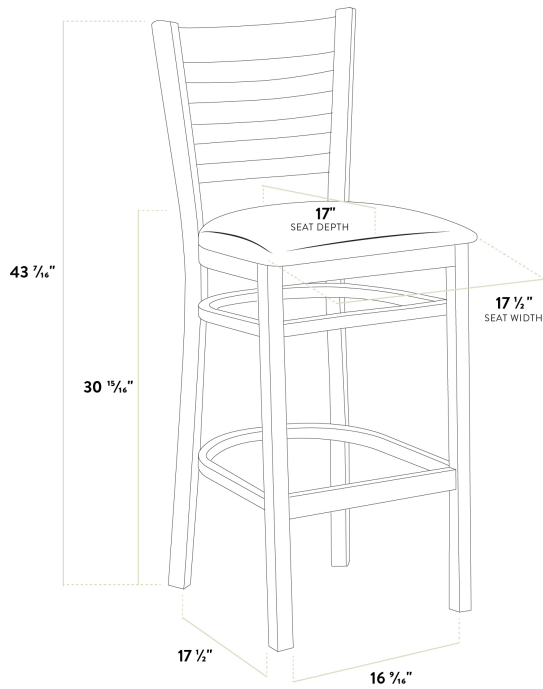

Technical Data

Capacity	350 lb.
Color	Brown
Cushion Thickness	2 1/2 Inches
Features	Footrest
Finish	Mahogany
Frame Material	Beechwood Wood
Padded Seat	With Padded Seat
Seat Color	Gray
Seat Material	Vinyl
Seat Type	Solid
Style	Ladder Back
Type	Bar Stools
Usage	Indoor

Plan View