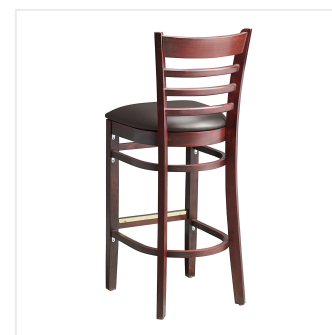

## Lancaster Table & Seating Mahogany Finish Wood Ladder Back Bar Stool with Dark Brown Vinyl Seat - Detached Seat

#164BWLMVDBKD

Item #: 164BWLMVDBKD Qty: \_\_\_\_\_

Project: \_\_\_\_\_

Approval: \_\_\_\_\_ Date: \_\_\_\_\_

### Features

- Contoured back and built-in footrest for exceptional comfort
- Durable European beechwood frame with mahogany finish
- Soft 2 1/2" thick vinyl padded cushion
- Great for bar and raised table seating
- Ships with a detached seat to save on shipping costs

## Notes & Details

---

Seat your guests in comfort and style with this Lancaster Table & Seating mahogany finish wood ladder back bar stool with dark brown vinyl seat. This bar stool's stylish back and padded seat combine with its sleek wooden frame to instill a unique look in any location. Plus, since this bar stool's back is contoured for a customer's back, it will provide comfort while maintaining a distinct appearance. At an ideal height for both bar and raised table seating, this bar stool is a versatile option for any restaurant, bar, deli, or coffee shop.

This bar stool also features a ladder back design that's contoured to provide extra support to your customers' upper backs. Plus, this design gives it a unique visual appeal, making it perfect for both upscale and casual decor, as well as anything in between. The 2 1/2" thick dark brown vinyl padded seat provides exceptional comfort for your guests, and it's also durable and easy to clean! It is made with fire-retardant foam for added safety.