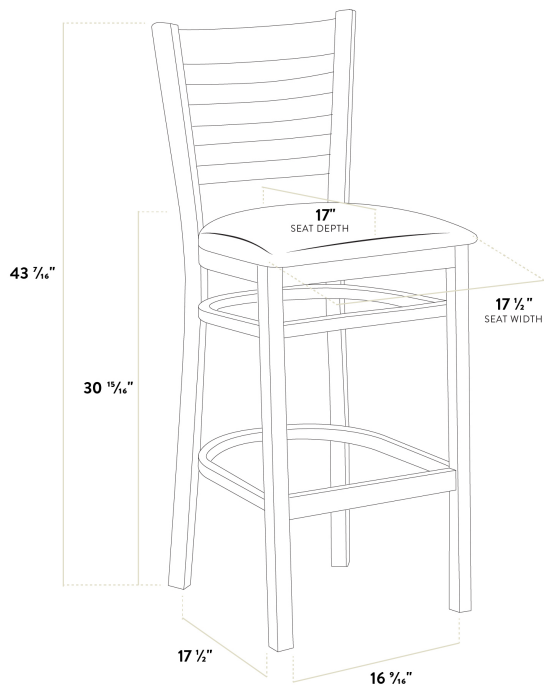

Technical Data

Back Color	Brown
Capacity	350 lb.
Color	Brown
Cushion Thickness	2 1/2 Inches
Features	Footrest
Finish	Mahogany
Frame Material	Beechwood Wood
Padded Seat	With Padded Seat
Seat Color	Brown
Seat Material	Vinyl
Seat Type	Solid
Style	Ladder Back
Type	Bar Stools
Usage	Indoor

Plan View