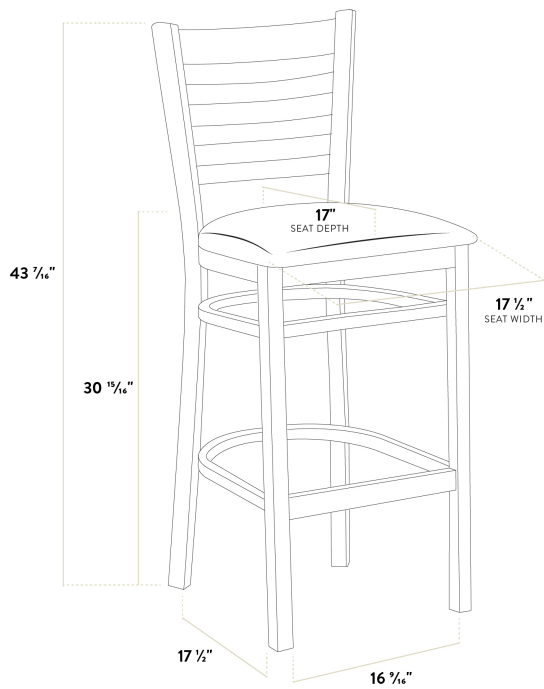

Lancaster Table & Seating Black Finish Wood Ladder Back Bar Stool with Black Wood Seat - Detached Seat

#164BWLWBKGD

Item #: 164BWLWBKGD Qty: _____

Project: _____

Approval: _____ Date: _____

Features

- Contoured back and built-in footrest for exceptional comfort
- Durable European beechwood frame with black finish
- Black wood seat brings style to any establishment
- Great for bar and raised table seating
- Ships with a detached seat to save on shipping costs

Technical Data

| | |
|--------------|-------------------|
| Width | 17 Inches |
| Depth | 17 1/2 Inches |
| Height | 43 7/16 Inches |
| Seat Width | 17 Inches |
| Seat Depth | 16 5/8 Inches |
| Height Style | Bar Height |
| Seat Height | 29 5/16 Inches |
| Arms | Without Arms |
| Assembled | Assembly Required |
| Back | With Back |

Technical Data

| | |
|-------------------|---------------------|
| Back Color | Black |
| Capacity | 350 lb. |
| Color | Black |
| Cushion Thickness | 1 Inch |
| Features | Footrest |
| Finish | Black |
| Frame Material | Beechwood Wood |
| Padded Seat | Without Padded Seat |
| Seat Color | Black |
| Seat Material | Wood |
| Seat Type | Solid |
| Style | Ladder Back |
| Type | Bar Stools |
| Usage | Indoor |

Plan View

Notes & Details

Seat your guests in comfort and style with this Lancaster Table & Seating black finish wood ladder back bar stool with black wood seat. This bar stool's stylish back combines with its sleek wooden frame to instill a unique look in any location. Plus, since this bar stool's back is contoured for a customer's back, it will provide comfort while maintaining a distinct appearance. At an ideal height for both bar and raised table seating, this bar stool is a versatile option for any restaurant, bar, deli, or coffee shop.