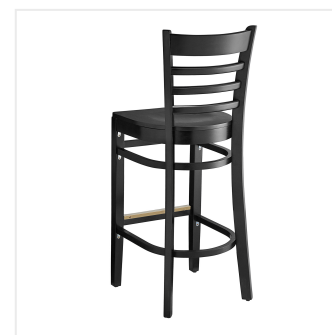

Lancaster Table & Seating Black Finish Wood Ladder Back Bar Stool with Black Wood Seat - Detached Seat

#164BWLWBKGD

Item #: 164BWLWBKGD Qty: _____

Project: _____

Approval: _____ Date: _____

Features

- Contoured back and built-in footrest for exceptional comfort
- Durable European beechwood frame with black finish
- Black wood seat brings style to any establishment
- Great for bar and raised table seating
- Ships with a detached seat to save on shipping costs

Technical Data

| | |
|-------------------|---------------------|
| Back Color | Black |
| Capacity | 350 lb. |
| Color | Black |
| Cushion Thickness | 1 Inch |
| Features | Footrest |
| Finish | Black |
| Frame Material | Beechwood Wood |
| Padded Seat | Without Padded Seat |
| Seat Color | Black |
| Seat Material | Wood |
| Seat Type | Solid |
| Style | Ladder Back |
| Type | Bar Stools |
| Usage | Indoor |

Plan View

Notes & Details

Seat your guests in comfort and style with this Lancaster Table & Seating black finish wood ladder back bar stool with black wood seat. This bar stool's stylish back combines with its sleek wooden frame to instill a unique look in any location. Plus, since this bar stool's back is contoured for a customer's back, it will provide comfort while maintaining a distinct appearance. At an ideal height for both bar and raised table seating, this bar stool is a versatile option for any restaurant, bar, deli, or coffee shop.

This bar stool also features a ladder back design that's contoured to provide extra support to your customers' upper backs. Plus, this design gives it a unique visual appeal, making it perfect for both upscale and casual decor, as well as anything in between. The durable black wood seat is easy to clean and maintain, and it offers style and convenience in any establishment!