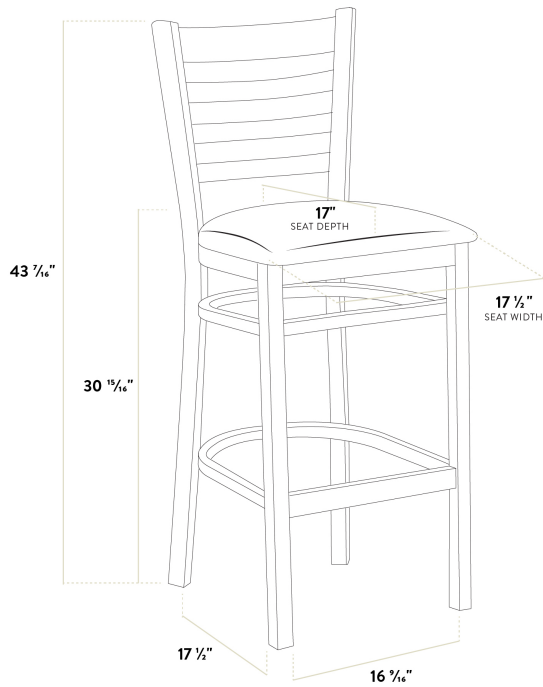

Lancaster Table & Seating Black Finish Wood Ladder Back Bar Stool with Black Wood Seat - Assembled

#164BWLWBKAS

Item #: 164BWLWBKAS Qty: _____

Project: _____

Approval: _____ Date: _____

Features

- Contoured back and built-in footrest for exceptional comfort
- Durable European beechwood frame with black finish
- Black wood seat brings style to any establishment
- Great for bar and raised table seating
- Ships assembled for immediate use

Certifications

Fully Assembled

Technical Data

Width	17 Inches
Depth	17 1/2 Inches
Height	43 7/16 Inches
Seat Width	17 Inches
Seat Depth	16 5/8 Inches
Height Style	Bar Height
Seat Height	29 5/16 Inches
Arms	Without Arms
Assembled	Fully Assembled
Back	With Back

Technical Data

Back Color	Black
Capacity	350 lb.
Color	Black
Cushion Thickness	1 Inch
Features	Footrest
Finish	Black
Frame Material	Beechwood Wood
Padded Seat	Without Padded Seat
Seat Color	Black
Seat Material	Wood
Seat Type	Solid
Style	Ladder Back
Type	Bar Stools
Usage	Indoor

Plan View

Notes & Details

Seat your guests in comfort and style with this Lancaster Table & Seating black finish wood ladder back bar stool with black wood seat. This bar stool's stylish back combines with its sleek wooden frame to instill a unique look in any location. Plus, since this bar stool's back is contoured for a customer's back, it will provide comfort while maintaining a distinct appearance. At an ideal height for both bar and raised table seating, this bar stool is a versatile option for any restaurant, bar, deli, or coffee shop.