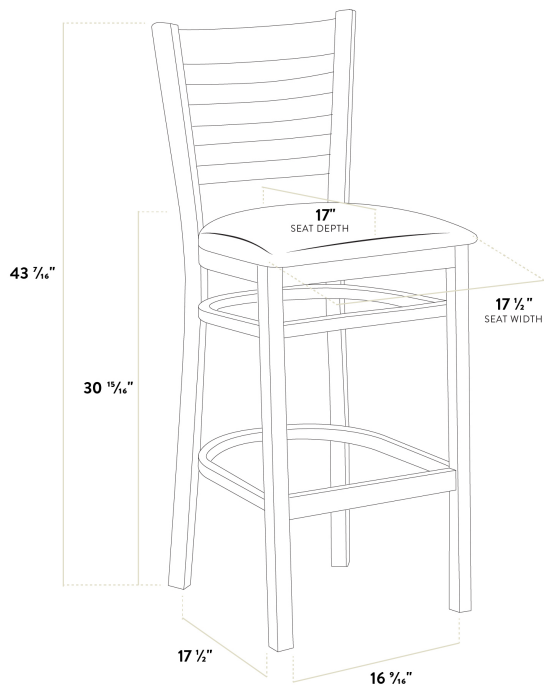

Lancaster Table & Seating Black Finish Wood Ladder Back Bar Stool with Taupe Vinyl Seat - Detached Seat

#164BWLVBTPKD

Item #: 164BWLVBTPKD Qty: _____

Project: _____

Approval: _____ Date: _____

Features

- Contoured back and built-in footrest for exceptional comfort
- Durable European beechwood frame with black finish
- Soft 2 1/2" thick vinyl padded cushion
- Great for bar and raised table seating
- Ships with a detached seat to save on shipping costs

Technical Data

Width	17 1/2 Inches
Depth	17 1/2 Inches
Height	43 7/16 Inches
Seat Width	17 1/2 Inches
Seat Depth	17 Inches
Height Style	Bar Height
Seat Height	30 15/16 Inches
Arms	Without Arms
Assembled	Assembly Required
Back	With Back

Technical Data

Back Color	Black
Capacity	350 lb.
Color	Black
Cushion Thickness	2 1/2 Inches
Features	Footrest
Finish	Black
Frame Material	Beechwood Wood
Padded Seat	With Padded Seat
Seat Color	Beige
Seat Material	Vinyl
Seat Type	Solid
Style	Ladder Back
Type	Bar Stools
Usage	Indoor

Plan View

Notes & Details

Seat your guests in comfort and style with this Lancaster Table & Seating black finish wood ladder back bar stool with taupe vinyl seat. This bar stool's stylish back and padded seat combine with its sleek wooden frame to instill a unique look in any location. Plus, since this bar stool's back is contoured for a customer's back, it will provide comfort while maintaining a distinct appearance. At an ideal height for both bar and raised table seating, this bar stool is a versatile option for any restaurant, bar, deli, or coffee shop.