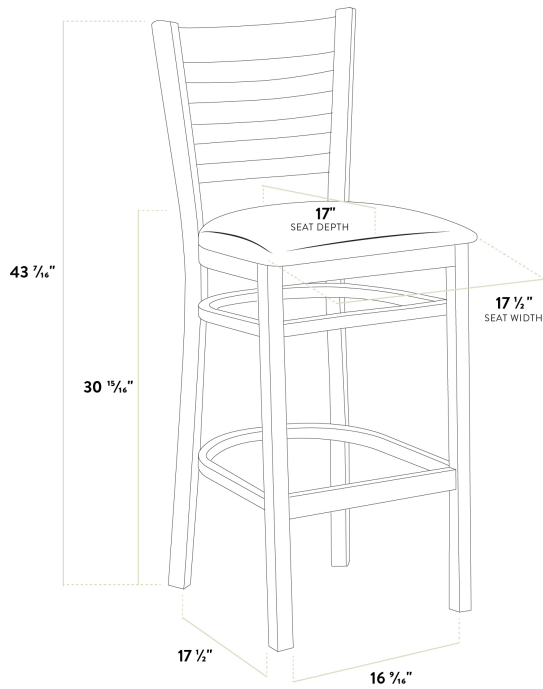

Lancaster Table & Seating Black Finish Wood Ladder Back Bar Stool with Taupe Vinyl Seat - Assembled

#164BWLVBTPAS

Item #: 164BWLVBTPAS Qty: _____

Project: _____

Approval: _____ Date: _____

Features

- Contoured back and built-in footrest for exceptional comfort
- Durable European beechwood frame with black finish
- Soft 2 1/2" thick vinyl padded cushion
- Great for bar and raised table seating
- Ships assembled for immediate use

Certifications

Fully Assembled

Technical Data

Width	17 1/2 Inches
Depth	17 1/2 Inches
Height	43 7/16 Inches
Seat Width	17 1/2 Inches
Seat Depth	17 Inches
Height Style	Bar Height
Seat Height	30 15/16 Inches
Arms	Without Arms
Back	With Back
Back Color	Black

Technical Data

Capacity	350 lb.
Color	Black
Cushion Thickness	2 1/2 Inches
Features	Footrest
Finish	Black
Frame Material	Beechwood Wood
Padded Seat	With Padded Seat
Seat Color	Beige
Seat Material	Vinyl
Seat Type	Solid
Style	Ladder Back
Type	Bar Stools
Usage	Indoor

Plan View

Notes & Details

Seat your guests in comfort and style with this Lancaster Table & Seating black finish wood ladder back bar stool with taupe vinyl seat. This bar stool's stylish back and padded seat combine with its sleek wooden frame to instill a unique look in any location. Plus, since this bar stool's back is contoured for a customer's back, it will provide comfort while maintaining a distinct appearance. At an ideal height for both bar and raised table seating, this bar stool is a versatile option for any restaurant, bar, deli, or coffee shop.