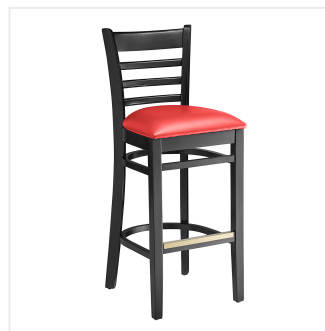

## Lancaster Table & Seating Black Finish Wood Ladder Back Bar Stool with Red Vinyl Seat - Detached Seat

#164BWLVBVRDKD

Item #: 164BWLVBVRDKD Qty: \_\_\_\_\_

Project: \_\_\_\_\_

Approval: \_\_\_\_\_ Date: \_\_\_\_\_

### Features

- Contoured back and built-in footrest for exceptional comfort
- Durable European beechwood frame with black finish
- Soft 2 1/2" thick vinyl padded cushion
- Great for bar and raised table seating
- Ships with a detached seat to save on shipping costs

## Technical Data

Back Color	Black
Capacity	350 lb.
Color	Black
Cushion Thickness	2 1/2 Inches
Features	Footrest
Finish	Black
Frame Material	Beechwood Wood
Padded Seat	With Padded Seat
Seat Color	Red
Seat Material	Vinyl
Seat Type	Solid
Style	Ladder Back
Type	Bar Stools
Usage	Indoor

## Notes & Details

---

Seat your guests in comfort and style with this Lancaster Table & Seating black finish wood ladder back bar stool with red vinyl seat. This bar stool's stylish back and padded seat combine with its sleek wooden frame to instill a unique look in any location. Plus, since this bar stool's back is contoured for a customer's back, it will provide comfort while maintaining a distinct appearance. At an ideal height for both bar and raised table seating, this bar stool is a versatile option for any restaurant, bar, deli, or coffee shop.