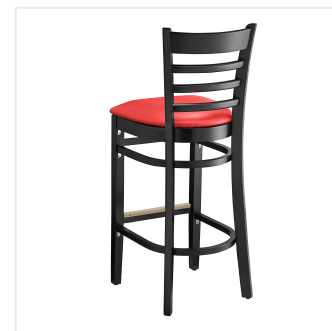

## Lancaster Table & Seating Black Finish Wood Ladder Back Bar Stool with Red Vinyl Seat - Detached Seat

#164BWLVBVRDKD

Item #: 164BWLVBVRDKD Qty: \_\_\_\_\_

Project: \_\_\_\_\_

Approval: \_\_\_\_\_ Date: \_\_\_\_\_

### Features

- Contoured back and built-in footrest for exceptional comfort
- Durable European beechwood frame with black finish
- Soft 2 1/2" thick vinyl padded cushion
- Great for bar and raised table seating
- Ships with a detached seat to save on shipping costs

## Technical Data

Back Color	Black
Capacity	350 lb.
Color	Black
Cushion Thickness	2 1/2 Inches
Features	Footrest
Finish	Black
Frame Material	Beechwood Wood
Padded Seat	With Padded Seat
Seat Color	Red
Seat Material	Vinyl
Seat Type	Solid
Style	Ladder Back
Type	Bar Stools
Usage	Indoor

## Notes & Details

---

Seat your guests in comfort and style with this Lancaster Table & Seating black finish wood ladder back bar stool with red vinyl seat. This bar stool's stylish back and padded seat combine with its sleek wooden frame to instill a unique look in any location. Plus, since this bar stool's back is contoured for a customer's back, it will provide comfort while maintaining a distinct appearance. At an ideal height for both bar and raised table seating, this bar stool is a versatile option for any restaurant, bar, deli, or coffee shop.