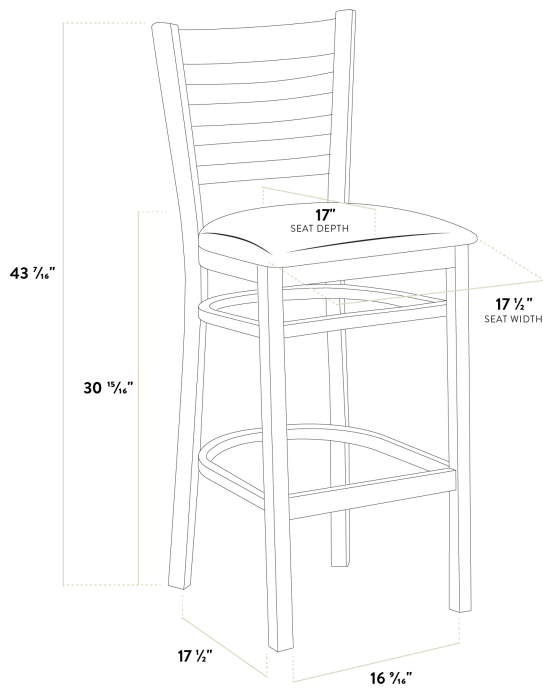

Technical Data

Back Color	Black
Capacity	350 lb.
Color	Black
Cushion Thickness	2 1/2 Inches
Features	Footrest
Finish	Black
Frame Material	Beechwood Wood
Padded Seat	With Padded Seat
Seat Color	Red
Seat Material	Vinyl
Seat Type	Solid
Style	Ladder Back
Type	Bar Stools
Usage	Indoor

Plan View