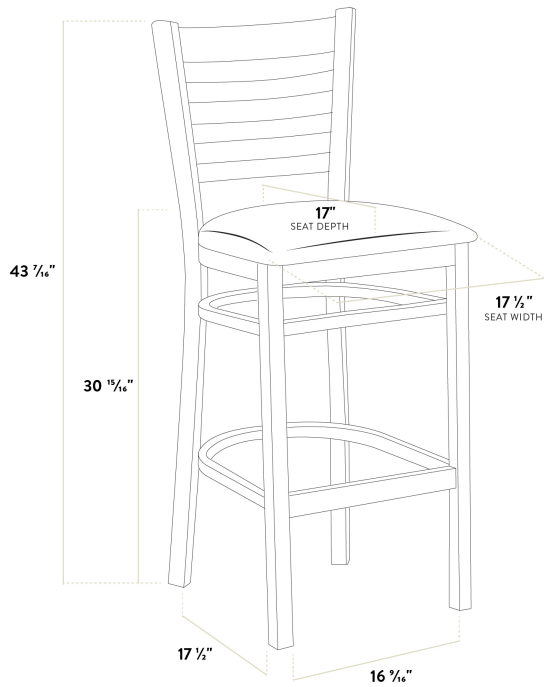

Technical Data

Back Color	Black
Capacity	350 lb.
Color	Black
Cushion Thickness	2 1/2 Inches
Features	Footrest
Finish	Black
Frame Material	Beechwood Wood
Padded Seat	With Padded Seat
Seat Color	Gray
Seat Material	Vinyl
Seat Type	Solid
Style	Ladder Back
Type	Bar Stools
Usage	Indoor

Plan View