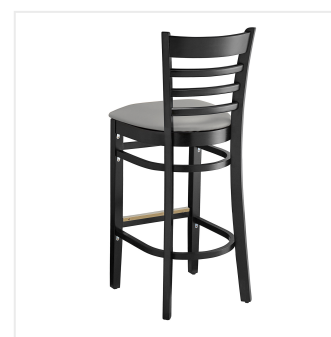

## Lancaster Table & Seating Black Finish Wood Ladder Back Bar Stool with Light Gray Vinyl Seat - Detached Seat

#164BWL BVLGKD

Item #: 164BWL BVLGKD Qty: \_\_\_\_\_

Project: \_\_\_\_\_

Approval: \_\_\_\_\_ Date: \_\_\_\_\_

### Features

- Contoured back and built-in footrest for exceptional comfort
- Durable European beechwood frame with black finish
- Soft 2 1/2" thick vinyl padded cushion
- Great for bar and raised table seating
- Ships with a detached seat to save on shipping costs

## Technical Data

Back Color	Black
Capacity	350 lb.
Color	Black
Cushion Thickness	2 1/2 Inches
Features	Footrest
Finish	Black
Frame Material	Beechwood Wood
Padded Seat	With Padded Seat
Seat Color	Gray
Seat Material	Vinyl
Seat Type	Solid
Style	Ladder Back
Type	Bar Stools
Usage	Indoor

## Notes & Details

---

Seat your guests in comfort and style with this Lancaster Table & Seating black finish wood ladder back bar stool with light gray vinyl seat. This bar stool's stylish back and padded seat combine with its sleek wooden frame to instill a unique look in any location. Plus, since this bar stool's back is contoured for a customer's back, it will provide comfort while maintaining a distinct appearance. At an ideal height for both bar and raised table seating, this bar stool is a versatile option for any restaurant, bar, deli, or coffee shop.