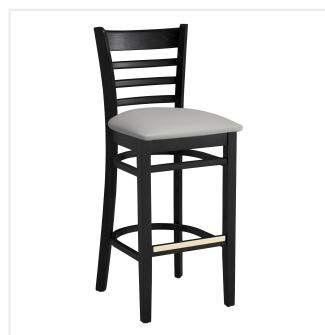

## Lancaster Table & Seating Black Finish Wood Ladder Back Bar Stool with Light Gray Vinyl Seat - Assembled

#164BWLVBVGAS

Item #: 164BWLVBVGAS Qty: \_\_\_\_\_

Project: \_\_\_\_\_

Approval: \_\_\_\_\_ Date: \_\_\_\_\_

### Features

- Contoured back and built-in footrest for exceptional comfort
- Durable European beechwood frame with black finish
- Soft 2 1/2" thick vinyl padded cushion
- Great for bar and raised table seating
- Ships assembled for immediate use

## Notes & Details

---

Seat your guests in comfort and style with this Lancaster Table & Seating black finish wood ladder back bar stool with light gray vinyl seat. This bar stool's stylish back and padded seat combine with its sleek wooden frame to instill a unique look in any location. Plus, since this bar stool's back is contoured for a customer's back, it will provide comfort while maintaining a distinct appearance. At an ideal height for both bar and raised table seating, this bar stool is a versatile option for any restaurant, bar, deli, or coffee shop.

This bar stool also features a ladder back design that's contoured to provide extra support to your customers' upper backs. Plus, this design gives it a unique visual appeal, making it perfect for both upscale and casual decor, as well as anything in between. The 2 1/2" thick light gray vinyl padded seat provides exceptional comfort for your guests, and it's also durable and easy to clean! It is made with fire-retardant foam for added safety.