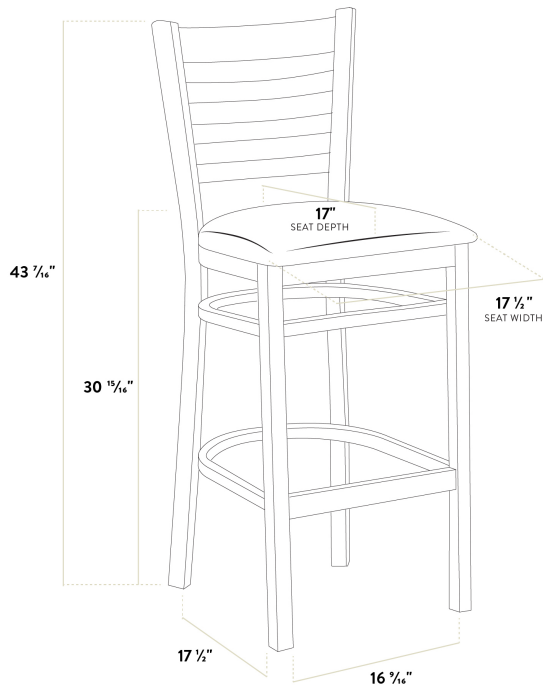

### Features

- Contoured back and built-in footrest for exceptional comfort
- Durable European beechwood frame with black finish
- Soft 2 1/2" thick vinyl padded cushion
- Great for bar and raised table seating
- Ships assembled for immediate use

### Technical Data

Width	17 1/2 Inches
Depth	17 1/2 Inches
Height	43 7/16 Inches
Seat Width	17 1/2 Inches
Seat Depth	17 Inches
Height Style	Bar Height
Seat Height	30 15/16 Inches
Arms	Without Arms
Back	With Back
Back Color	Black

## Technical Data

Capacity	350 lb.
Color	Black
Cushion Thickness	2 1/2 Inches
Features	Footrest
Finish	Black
Frame Material	Beechwood Wood
Padded Seat	With Padded Seat
Seat Color	Gray
Seat Material	Vinyl
Seat Type	Solid
Style	Ladder Back
Type	Bar Stools
Usage	Indoor

## Notes & Details

---

Seat your guests in comfort and style with this Lancaster Table & Seating black finish wood ladder back bar stool with light gray vinyl seat. This bar stool's stylish back and padded seat combine with its sleek wooden frame to instill a unique look in any location. Plus, since this bar stool's back is contoured for a customer's back, it will provide comfort while maintaining a distinct appearance. At an ideal height for both bar and raised table seating, this bar stool is a versatile option for any restaurant, bar, deli, or coffee shop.