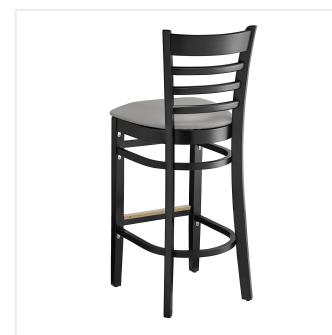

## Lancaster Table & Seating Black Finish Wood Ladder Back Bar Stool with Light Gray Vinyl Seat - Assembled

#164BWLVBVGAS

Item #: 164BWLVBVGAS Qty: \_\_\_\_\_

Project: \_\_\_\_\_

Approval: \_\_\_\_\_ Date: \_\_\_\_\_

### Features

- Contoured back and built-in footrest for exceptional comfort
- Durable European beechwood frame with black finish
- Soft 2 1/2" thick vinyl padded cushion
- Great for bar and raised table seating
- Ships assembled for immediate use

## Notes & Details

---

Seat your guests in comfort and style with this Lancaster Table & Seating black finish wood ladder back bar stool with light gray vinyl seat. This bar stool's stylish back and padded seat combine with its sleek wooden frame to instill a unique look in any location. Plus, since this bar stool's back is contoured for a customer's back, it will provide comfort while maintaining a distinct appearance. At an ideal height for both bar and raised table seating, this bar stool is a versatile option for any restaurant, bar, deli, or coffee shop.

This bar stool also features a ladder back design that's contoured to provide extra support to your customers' upper backs. Plus, this design gives it a unique visual appeal, making it perfect for both upscale and casual decor, as well as anything in between. The 2 1/2" thick light gray vinyl padded seat provides exceptional comfort for your guests, and it's also durable and easy to clean! It is made with fire-retardant foam for added safety.