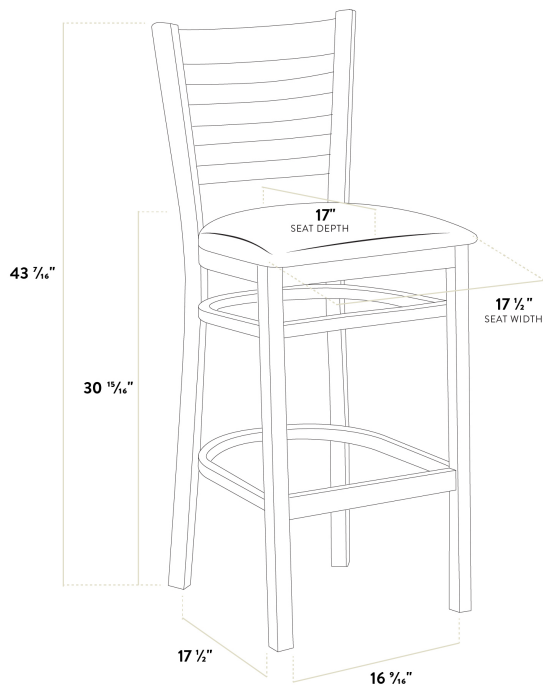

- Contoured back and built-in footrest for exceptional comfort
- Durable European beechwood frame with black finish
- Soft 2 1/2" thick vinyl padded cushion
- Great for bar and raised table seating
- Ships with a detached seat to save on shipping costs

Technical Data

Width	17 1/2 Inches
Depth	17 1/2 Inches
Height	43 7/16 Inches
Seat Width	17 1/2 Inches
Seat Depth	17 Inches
Height Style	Bar Height
Seat Height	30 15/16 Inches
Arms	Without Arms
Assembled	Assembly Required
Back	With Back

Technical Data

Back Color	Black
Capacity	350 lb.
Color	Black
Cushion Thickness	2 1/2 Inches
Features	Footrest
Finish	Black
Frame Material	Beechwood Wood
Padded Seat	With Padded Seat
Seat Color	Brown
Seat Material	Vinyl
Seat Type	Solid
Style	Ladder Back
Type	Bar Stools
Usage	Indoor

Plan View

Notes & Details

Seat your guests in comfort and style with this Lancaster Table & Seating black finish wood ladder back bar stool with light brown vinyl seat. This bar stool's stylish back and padded seat combine with its sleek wooden frame to instill a unique look in any location. Plus, since this bar stool's back is contoured for a customer's back, it will provide comfort while maintaining a distinct appearance. At an ideal height for both bar and raised table seating, this bar stool is a versatile option for any restaurant, bar, deli, or coffee shop.