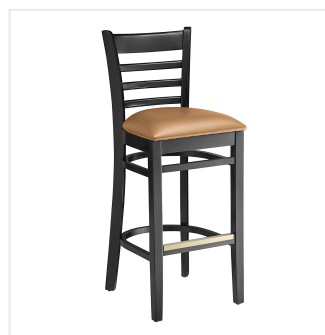

Lancaster Table & Seating Black Finish Wood Ladder Back Bar Stool with Light Brown Vinyl Seat - Assembled

#164BWLVBVLBAS

Item #: 164BWLVBVLBAS Qty: _____

Project: _____

Approval: _____ Date: _____

Features

- Contoured back and built-in footrest for exceptional comfort
- Durable European beechwood frame with black finish
- Soft 2 1/2" thick vinyl padded cushion
- Great for bar and raised table seating
- Ships assembled for immediate use

Plan View

Notes & Details

Seat your guests in comfort and style with this Lancaster Table & Seating black finish wood ladder back bar stool with light brown vinyl seat. This bar stool's stylish back and padded seat combine with its sleek wooden frame to instill a unique look in any location. Plus, since this bar stool's back is contoured for a customer's back, it will provide comfort while maintaining a distinct appearance. At an ideal height for both bar and raised table seating, this bar stool is a versatile option for any restaurant, bar, deli, or coffee shop.

This bar stool also features a ladder back design that's contoured to provide extra support to your customers' upper backs. Plus, this design gives it a unique visual appeal, making it perfect for both upscale and casual decor, as well as anything in between. The 2 1/2" thick light brown vinyl padded seat provides exceptional comfort for your guests, and it's also durable and easy to clean! It is made with fire-retardant foam for added safety.