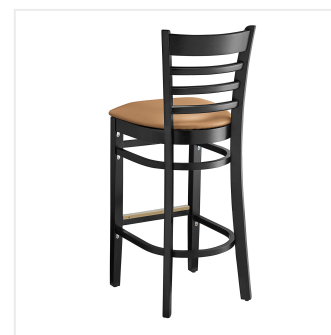

Lancaster Table & Seating Black Finish Wood Ladder Back Bar Stool with Light Brown Vinyl Seat - Assembled

#164BWLVBVLBAS

Item #: 164BWLVBVLBAS Qty: _____

Project: _____

Approval: _____ Date: _____

Features

- Contoured back and built-in footrest for exceptional comfort
- Durable European beechwood frame with black finish
- Soft 2 1/2" thick vinyl padded cushion
- Great for bar and raised table seating
- Ships assembled for immediate use

Plan View

Notes & Details

Seat your guests in comfort and style with this Lancaster Table & Seating black finish wood ladder back bar stool with light brown vinyl seat. This bar stool's stylish back and padded seat combine with its sleek wooden frame to instill a unique look in any location. Plus, since this bar stool's back is contoured for a customer's back, it will provide comfort while maintaining a distinct appearance. At an ideal height for both bar and raised table seating, this bar stool is a versatile option for any restaurant, bar, deli, or coffee shop.

This bar stool also features a ladder back design that's contoured to provide extra support to your customers' upper backs. Plus, this design gives it a unique visual appeal, making it perfect for both upscale and casual decor, as well as anything in between. The 2 1/2" thick light brown vinyl padded seat provides exceptional comfort for your guests, and it's also durable and easy to clean! It is made with fire-retardant foam for added safety.