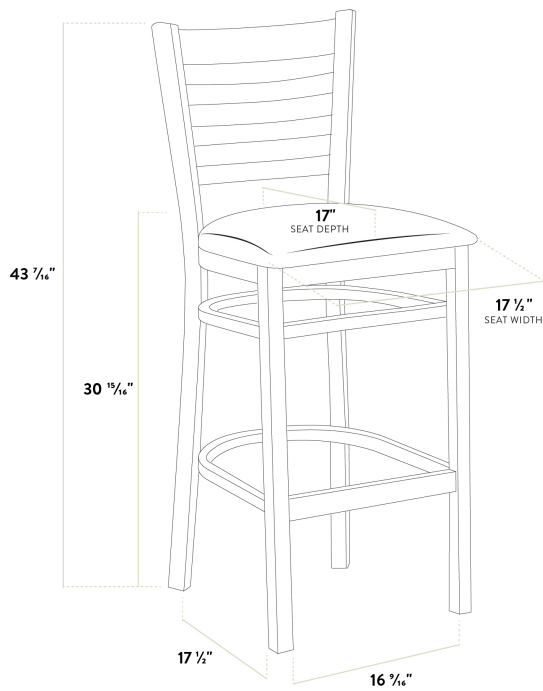

- Contoured back and built-in footrest for exceptional comfort
- Durable European beechwood frame with black finish
- Soft 2 1/2" thick vinyl padded cushion
- Great for bar and raised table seating
- Ships assembled for immediate use

Certifications

Technical Data

| | |
|--------------|-----------------|
| Width | 17 1/2 Inches |
| Depth | 17 1/2 Inches |
| Height | 43 7/16 Inches |
| Seat Width | 17 1/2 Inches |
| Seat Depth | 17 Inches |
| Height Style | Bar Height |
| Seat Height | 30 15/16 Inches |
| Arms | Without Arms |
| Back | With Back |
| Back Color | Black |

Technical Data

| | |
|-------------------|-------------------|
| Capacity | 350 lb. |
| Color | Black |
| Cushion Thickness | 2 1/2 Inches |
| Features | Footrest |
| Finish | Black |
| Frame Material | Beechwood Wood |
| Padded Seat | With Padded Seat |
| Seat Color | Brown |
| Seat Material | Vinyl |
| Seat Type | Solid |
| Style | Ladder Back |
| Type | Bar Stools |
| Usage | Indoor |

Plan View

Notes & Details

Seat your guests in comfort and style with this Lancaster Table & Seating black finish wood ladder back bar stool with light brown vinyl seat. This bar stool's stylish back and padded seat combine with its sleek wooden frame to instill a unique look in any location. Plus, since this bar stool's back is contoured for a customer's back, it will provide comfort while maintaining a distinct appearance. At an ideal height for both bar and raised table seating, this bar stool is a versatile option for any restaurant, bar, deli, or coffee shop.