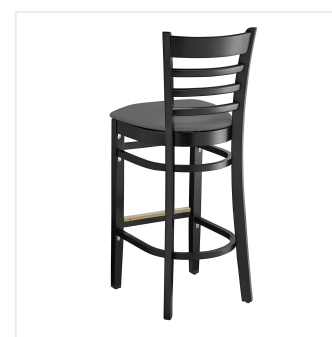

Lancaster Table & Seating Black Finish Wood Ladder Back Bar Stool with Dark Gray Vinyl Seat - Detached Seat

#164BWLBDVGKD

Item #: 164BWLBDVGKD Qty: _____

Project: _____

Approval: _____ Date: _____

Features

- Contoured back and built-in footrest for exceptional comfort
- Durable European beechwood frame with black finish
- Soft 2 1/2" thick vinyl padded cushion
- Great for bar and raised table seating
- Ships with a detached seat to save on shipping costs

Technical Data

Back Color	Black
Capacity	350 lb.
Color	Black
Cushion Thickness	2 1/2 Inches
Features	Footrest
Finish	Black
Frame Material	Beechwood Wood
Padded Seat	With Padded Seat
Seat Color	Gray
Seat Material	Vinyl
Seat Type	Solid
Style	Ladder Back
Type	Bar Stools
Usage	Indoor

Plan View

Notes & Details

Seat your guests in comfort and style with this Lancaster Table & Seating black finish wood ladder back bar stool with dark gray vinyl seat. This bar stool's stylish back and padded seat combine with its sleek wooden frame to instill a unique look in any location. Plus, since this bar stool's back is contoured for a customer's back, it will provide comfort while maintaining a distinct appearance. At an ideal height for both bar and raised table seating, this bar stool is a versatile option for any restaurant, bar, deli, or coffee shop.