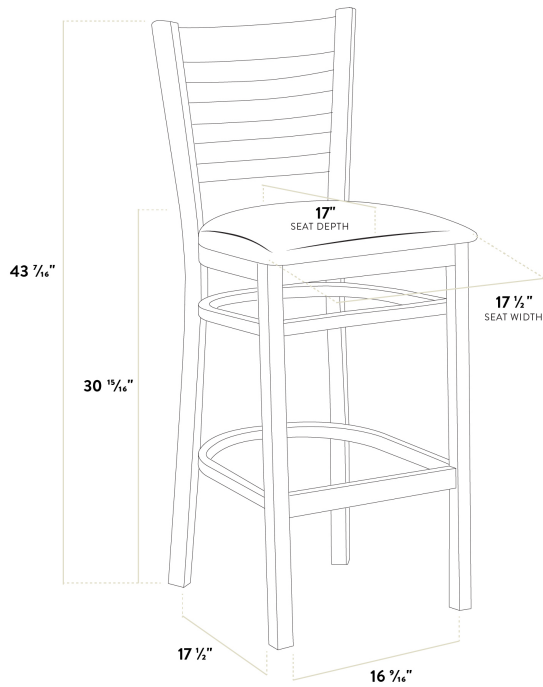

- Contoured back and built-in footrest for exceptional comfort
- Durable European beechwood frame with black finish
- Soft 2 1/2" thick vinyl padded cushion
- Great for bar and raised table seating
- Ships with a detached seat to save on shipping costs

Technical Data

Width	17 1/2 Inches
Depth	17 1/2 Inches
Height	43 7/16 Inches
Seat Width	17 1/2 Inches
Seat Depth	17 Inches
Height Style	Bar Height
Seat Height	30 15/16 Inches
Arms	Without Arms
Assembled	Assembly Required
Back	With Back

Technical Data

Back Color	Black
Capacity	350 lb.
Color	Black
Cushion Thickness	2 1/2 Inches
Features	Footrest
Finish	Black
Frame Material	Beechwood Wood
Padded Seat	With Padded Seat
Seat Color	Gray
Seat Material	Vinyl
Seat Type	Solid
Style	Ladder Back
Type	Bar Stools
Usage	Indoor

Plan View

Notes & Details

Seat your guests in comfort and style with this Lancaster Table & Seating black finish wood ladder back bar stool with dark gray vinyl seat. This bar stool's stylish back and padded seat combine with its sleek wooden frame to instill a unique look in any location. Plus, since this bar stool's back is contoured for a customer's back, it will provide comfort while maintaining a distinct appearance. At an ideal height for both bar and raised table seating, this bar stool is a versatile option for any restaurant, bar, deli, or coffee shop.