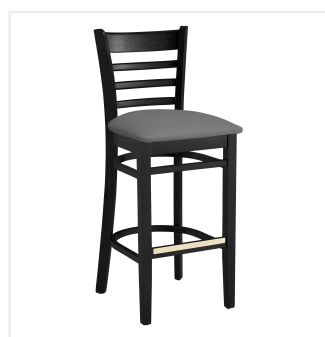

Lancaster Table & Seating Black Finish Wood Ladder Back Bar Stool with Dark Gray Vinyl Seat - Detached Seat

#164BWLBDVGKD

Item #: 164BWLBDVGKD Qty: _____

Project: _____

Approval: _____ Date: _____

Features

- Contoured back and built-in footrest for exceptional comfort
- Durable European beechwood frame with black finish
- Soft 2 1/2" thick vinyl padded cushion
- Great for bar and raised table seating
- Ships with a detached seat to save on shipping costs

Technical Data

Back Color	Black
Capacity	350 lb.
Color	Black
Cushion Thickness	2 1/2 Inches
Features	Footrest
Finish	Black
Frame Material	Beechwood Wood
Padded Seat	With Padded Seat
Seat Color	Gray
Seat Material	Vinyl
Seat Type	Solid
Style	Ladder Back
Type	Bar Stools
Usage	Indoor

Plan View

Notes & Details

Seat your guests in comfort and style with this Lancaster Table & Seating black finish wood ladder back bar stool with dark gray vinyl seat. This bar stool's stylish back and padded seat combine with its sleek wooden frame to instill a unique look in any location. Plus, since this bar stool's back is contoured for a customer's back, it will provide comfort while maintaining a distinct appearance. At an ideal height for both bar and raised table seating, this bar stool is a versatile option for any restaurant, bar, deli, or coffee shop.