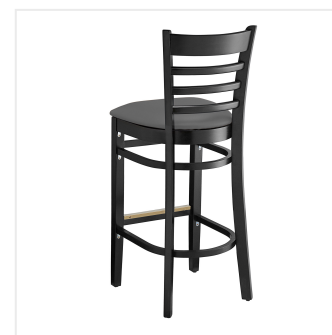

## Lancaster Table & Seating Black Finish Wood Ladder Back Bar Stool with Dark Gray Vinyl Seat - Assembled

#164BWLBDVGAS

Item #: 164BWLBDVGAS Qty: \_\_\_\_\_

Project: \_\_\_\_\_

Approval: \_\_\_\_\_ Date: \_\_\_\_\_

### Features

- Contoured back and built-in footrest for exceptional comfort
- Durable European beechwood frame with black finish
- Soft 2 1/2" thick vinyl padded cushion
- Great for bar and raised table seating
- Ships assembled for immediate use

## Notes & Details

---

Seat your guests in comfort and style with this Lancaster Table & Seating black finish wood ladder back bar stool with dark gray vinyl seat. This bar stool's stylish back and padded seat combine with its sleek wooden frame to instill a unique look in any location. Plus, since this bar stool's back is contoured for a customer's back, it will provide comfort while maintaining a distinct appearance. At an ideal height for both bar and raised table seating, this bar stool is a versatile option for any restaurant, bar, deli, or coffee shop.

This bar stool also features a ladder back design that's contoured to provide extra support to your customers' upper backs. Plus, this design gives it a unique visual appeal, making it perfect for both upscale and casual decor, as well as anything in between. The 2 1/2" thick dark gray vinyl padded seat provides exceptional comfort for your guests, and it's also durable and easy to clean! It is made with fire-retardant foam for added safety.