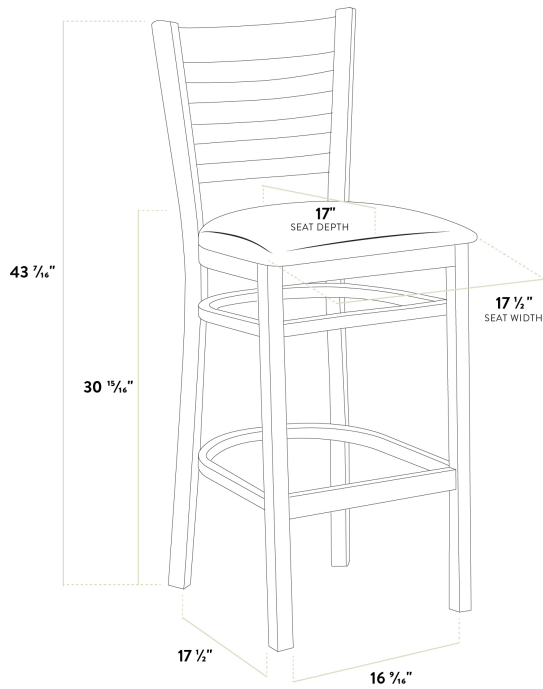

### Features

- Contoured back and built-in footrest for exceptional comfort
- Durable European beechwood frame with black finish
- Soft 2 1/2" thick vinyl padded cushion
- Great for bar and raised table seating
- Ships assembled for immediate use

### Technical Data

Width	17 1/2 Inches
Depth	17 1/2 Inches
Height	43 7/16 Inches
Seat Width	17 1/2 Inches
Seat Depth	17 Inches
Height Style	Bar Height
Seat Height	30 15/16 Inches
Arms	Without Arms
Back	With Back
Back Color	Black

## Technical Data

Capacity	350 lb.
Color	Black
Cushion Thickness	2 1/2 Inches
Features	Footrest
Finish	Black
Frame Material	Beechwood Wood
Padded Seat	With Padded Seat
Seat Color	Gray
Seat Material	Vinyl
Seat Type	Solid
Style	Ladder Back
Type	Bar Stools
Usage	Indoor

## Notes & Details

---

Seat your guests in comfort and style with this Lancaster Table & Seating black finish wood ladder back bar stool with dark gray vinyl seat. This bar stool's stylish back and padded seat combine with its sleek wooden frame to instill a unique look in any location. Plus, since this bar stool's back is contoured for a customer's back, it will provide comfort while maintaining a distinct appearance. At an ideal height for both bar and raised table seating, this bar stool is a versatile option for any restaurant, bar, deli, or coffee shop.