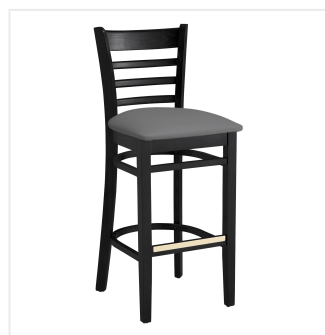

## Lancaster Table & Seating Black Finish Wood Ladder Back Bar Stool with Dark Gray Vinyl Seat - Assembled

#164BWLBDVGAS

Item #: 164BWLBDVGAS Qty: \_\_\_\_\_

Project: \_\_\_\_\_

Approval: \_\_\_\_\_ Date: \_\_\_\_\_

### Features

- Contoured back and built-in footrest for exceptional comfort
- Durable European beechwood frame with black finish
- Soft 2 1/2" thick vinyl padded cushion
- Great for bar and raised table seating
- Ships assembled for immediate use

## Notes & Details

---

Seat your guests in comfort and style with this Lancaster Table & Seating black finish wood ladder back bar stool with dark gray vinyl seat. This bar stool's stylish back and padded seat combine with its sleek wooden frame to instill a unique look in any location. Plus, since this bar stool's back is contoured for a customer's back, it will provide comfort while maintaining a distinct appearance. At an ideal height for both bar and raised table seating, this bar stool is a versatile option for any restaurant, bar, deli, or coffee shop.

This bar stool also features a ladder back design that's contoured to provide extra support to your customers' upper backs. Plus, this design gives it a unique visual appeal, making it perfect for both upscale and casual decor, as well as anything in between. The 2 1/2" thick dark gray vinyl padded seat provides exceptional comfort for your guests, and it's also durable and easy to clean! It is made with fire-retardant foam for added safety.