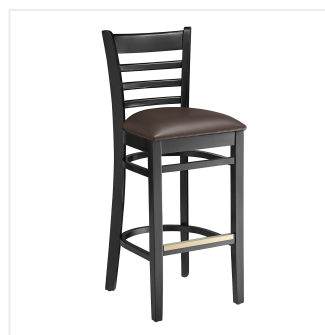

Lancaster Table & Seating Black Finish Wood Ladder Back Bar Stool with Dark Brown Vinyl Seat - Detached Seat

#164BWLVBDBKD

Item #: 164BWLVBDBKD Qty: _____

Project: _____

Approval: _____ Date: _____

Features

- Contoured back and built-in footrest for exceptional comfort
- Durable European beechwood frame with black finish
- Soft 2 1/2" thick vinyl padded cushion
- Great for bar and raised table seating
- Ships with a detached seat to save on shipping costs

Technical Data

Back Color	Black
Capacity	350 lb.
Color	Black
Cushion Thickness	2 1/2 Inches
Features	Footrest
Finish	Black
Frame Material	Beechwood Wood
Padded Seat	With Padded Seat
Seat Color	Brown
Seat Material	Vinyl
Seat Type	Solid
Style	Ladder Back
Type	Bar Stools
Usage	Indoor

Plan View

Notes & Details

Seat your guests in comfort and style with this Lancaster Table & Seating black finish wood ladder back bar stool with dark brown vinyl seat. This bar stool's stylish back and padded seat combine with its sleek wooden frame to instill a unique look in any location. Plus, since this bar stool's back is contoured for a customer's back, it will provide comfort while maintaining a distinct appearance. At an ideal height for both bar and raised table seating, this bar stool is a versatile option for any restaurant, bar, deli, or coffee shop.