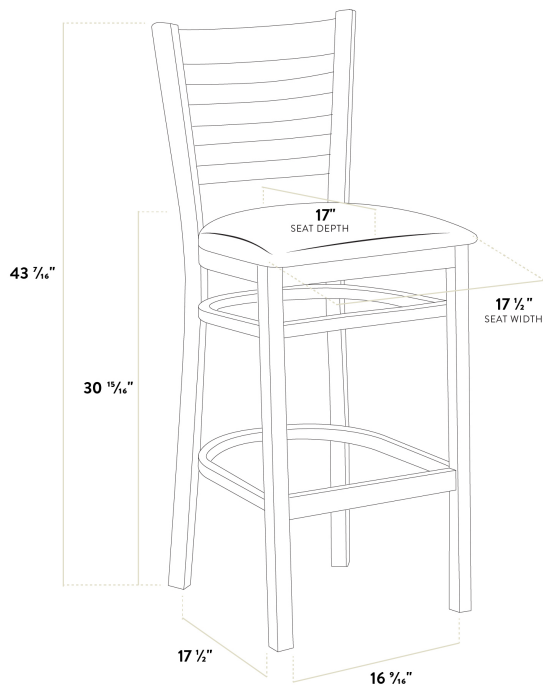

- Contoured back and built-in footrest for exceptional comfort
- Durable European beechwood frame with black finish
- Soft 2 1/2" thick vinyl padded cushion
- Great for bar and raised table seating
- Ships with a detached seat to save on shipping costs

Technical Data

Width	17 1/2 Inches
Depth	17 1/2 Inches
Height	43 7/16 Inches
Seat Width	17 1/2 Inches
Seat Depth	17 Inches
Height Style	Bar Height
Seat Height	30 15/16 Inches
Arms	Without Arms
Assembled	Assembly Required
Back	With Back

Technical Data

Back Color	Black
Capacity	350 lb.
Color	Black
Cushion Thickness	2 1/2 Inches
Features	Footrest
Finish	Black
Frame Material	Beechwood Wood
Padded Seat	With Padded Seat
Seat Color	Brown
Seat Material	Vinyl
Seat Type	Solid
Style	Ladder Back
Type	Bar Stools
Usage	Indoor

Plan View

Notes & Details

Seat your guests in comfort and style with this Lancaster Table & Seating black finish wood ladder back bar stool with dark brown vinyl seat. This bar stool's stylish back and padded seat combine with its sleek wooden frame to instill a unique look in any location. Plus, since this bar stool's back is contoured for a customer's back, it will provide comfort while maintaining a distinct appearance. At an ideal height for both bar and raised table seating, this bar stool is a versatile option for any restaurant, bar, deli, or coffee shop.