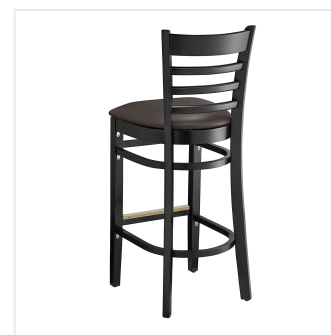

Lancaster Table & Seating Black Finish Wood Ladder Back Bar Stool with Dark Brown Vinyl Seat - Detached Seat

#164BWLVBDBKD

Item #: 164BWLVBDBKD Qty: _____

Project: _____

Approval: _____ Date: _____

Features

- Contoured back and built-in footrest for exceptional comfort
- Durable European beechwood frame with black finish
- Soft 2 1/2" thick vinyl padded cushion
- Great for bar and raised table seating
- Ships with a detached seat to save on shipping costs

Technical Data

Back Color	Black
Capacity	350 lb.
Color	Black
Cushion Thickness	2 1/2 Inches
Features	Footrest
Finish	Black
Frame Material	Beechwood Wood
Padded Seat	With Padded Seat
Seat Color	Brown
Seat Material	Vinyl
Seat Type	Solid
Style	Ladder Back
Type	Bar Stools
Usage	Indoor

Plan View

Notes & Details

Seat your guests in comfort and style with this Lancaster Table & Seating black finish wood ladder back bar stool with dark brown vinyl seat. This bar stool's stylish back and padded seat combine with its sleek wooden frame to instill a unique look in any location. Plus, since this bar stool's back is contoured for a customer's back, it will provide comfort while maintaining a distinct appearance. At an ideal height for both bar and raised table seating, this bar stool is a versatile option for any restaurant, bar, deli, or coffee shop.