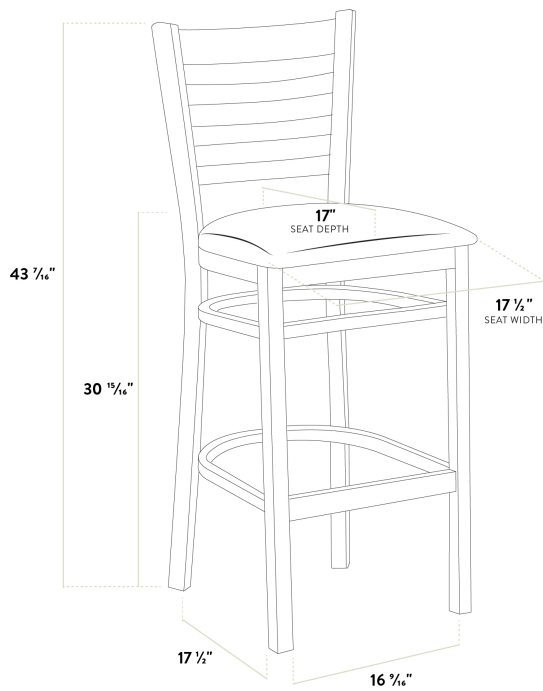

Lancaster Table & Seating Black Finish Wood Ladder Back Bar Stool with Dark Brown Vinyl Seat - Assembled

#164BWLVBDBAS

Item #: 164BWLVBDBAS Qty: _____

Project: _____

Approval: _____ Date: _____

Features

- Contoured back and built-in footrest for exceptional comfort
- Durable European beechwood frame with black finish
- Soft 2 1/2" thick vinyl padded cushion
- Great for bar and raised table seating
- Ships assembled for immediate use

Certifications

Fully Assembled

Technical Data

Width	17 1/2 Inches
Depth	17 1/2 Inches
Height	43 7/16 Inches
Seat Width	17 1/2 Inches
Seat Depth	17 Inches
Height Style	Bar Height
Seat Height	30 15/16 Inches
Arms	Without Arms
Back	With Back
Back Color	Black

Technical Data

Capacity	350 lb.
Color	Black
Cushion Thickness	2 1/2 Inches
Features	Footrest
Finish	Black
Frame Material	Beechwood Wood
Padded Seat	With Padded Seat
Seat Color	Brown
Seat Material	Vinyl
Seat Type	Solid
Style	Ladder Back
Type	Bar Stools
Usage	Indoor

Plan View

Notes & Details

Seat your guests in comfort and style with this Lancaster Table & Seating black finish wood ladder back bar stool with dark brown vinyl seat. This bar stool's stylish back and padded seat combine with its sleek wooden frame to instill a unique look in any location. Plus, since this bar stool's back is contoured for a customer's back, it will provide comfort while maintaining a distinct appearance. At an ideal height for both bar and raised table seating, this bar stool is a versatile option for any restaurant, bar, deli, or coffee shop.