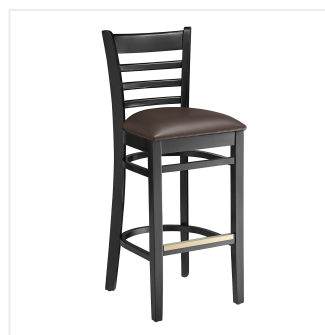

Lancaster Table & Seating Black Finish Wood Ladder Back Bar Stool with Dark Brown Vinyl Seat - Assembled

#164BWLVBDBAS

Item #: 164BWLVBDBAS Qty: _____

Project: _____

Approval: _____ Date: _____

Features

- Contoured back and built-in footrest for exceptional comfort
- Durable European beechwood frame with black finish
- Soft 2 1/2" thick vinyl padded cushion
- Great for bar and raised table seating
- Ships assembled for immediate use

Technical Data

Capacity	350 lb.
Color	Black
Cushion Thickness	2 1/2 Inches
Features	Footrest
Finish	Black
Frame Material	Beechwood Wood
Padded Seat	With Padded Seat
Seat Color	Brown
Seat Material	Vinyl
Seat Type	Solid
Style	Ladder Back
Type	Bar Stools
Usage	Indoor

Plan View

Notes & Details

Seat your guests in comfort and style with this Lancaster Table & Seating black finish wood ladder back bar stool with dark brown vinyl seat. This bar stool's stylish back and padded seat combine with its sleek wooden frame to instill a unique look in any location. Plus, since this bar stool's back is contoured for a customer's back, it will provide comfort while maintaining a distinct appearance. At an ideal height for both bar and raised table seating, this bar stool is a versatile option for any restaurant, bar, deli, or coffee shop.

This bar stool also features a ladder back design that's contoured to provide extra support to your customers' upper backs. Plus, this design gives it a unique visual appeal, making it perfect for both upscale and casual decor, as well as anything in between. The 2 1/2" thick dark brown vinyl padded seat provides exceptional comfort for your guests, and it's also durable and easy to clean! It is made with fire-retardant foam for added safety.