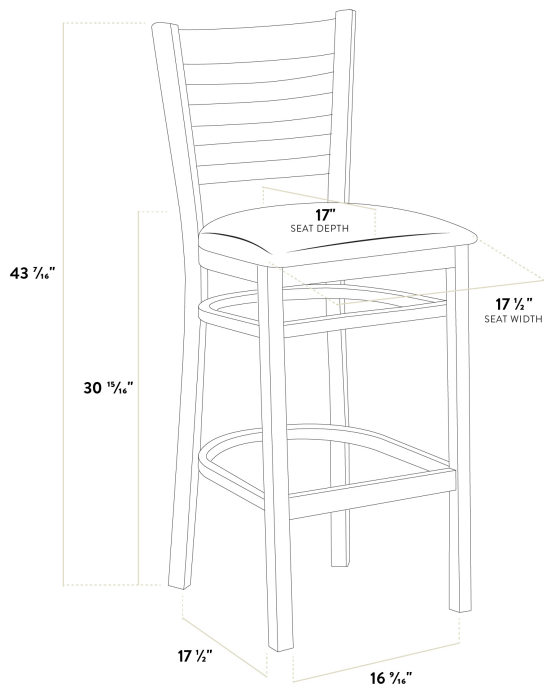

Technical Data

Back Color	Black
Capacity	350 lb.
Color	Black
Cushion Thickness	2 1/2 Inches
Features	Footrest
Finish	Black
Frame Material	Beechwood Wood
Padded Seat	With Padded Seat
Seat Color	Black
Seat Material	Vinyl
Seat Type	Solid
Style	Ladder Back
Type	Bar Stools
Usage	Indoor

Plan View