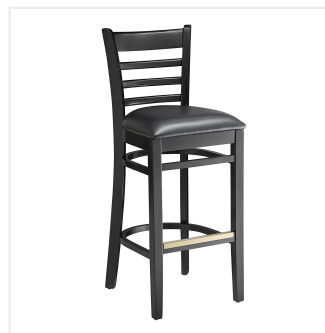

## Lancaster Table & Seating Black Finish Wood Ladder Back Bar Stool with Black Vinyl Seat - Detached Seat

#164BWLVBKGD

Item #: 164BWLVBKGD Qty: \_\_\_\_\_

Project: \_\_\_\_\_

Approval: \_\_\_\_\_ Date: \_\_\_\_\_

### Features

- Contoured back and built-in footrest for exceptional comfort
- Durable European beechwood frame with black finish
- Soft 2 1/2" thick vinyl padded cushion
- Great for bar and raised table seating
- Ships with a detached seat to save on shipping costs

## Technical Data

Back Color	Black
Capacity	350 lb.
Color	Black
Cushion Thickness	2 1/2 Inches
Features	Footrest
Finish	Black
Frame Material	Beechwood Wood
Padded Seat	With Padded Seat
Seat Color	Black
Seat Material	Vinyl
Seat Type	Solid
Style	Ladder Back
Type	Bar Stools
Usage	Indoor

## Notes & Details

---

Seat your guests in comfort and style with this Lancaster Table & Seating black finish wood ladder back bar stool with black vinyl seat. This bar stool's stylish back and padded seat combine with its sleek wooden frame to instill a unique look in any location. Plus, since this bar stool's back is contoured for a customer's back, it will provide comfort while maintaining a distinct appearance. At an ideal height for both bar and raised table seating, this bar stool is a versatile option for any restaurant, bar, deli, or coffee shop.