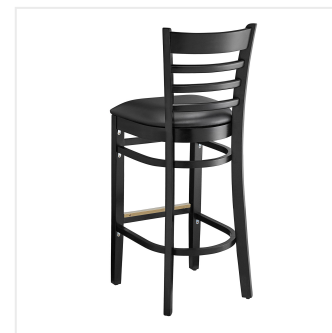

## Lancaster Table & Seating Black Finish Wood Ladder Back Bar Stool with Black Vinyl Seat - Detached Seat

#164BWLVBKGD

Item #: 164BWLVBKGD Qty: \_\_\_\_\_

Project: \_\_\_\_\_

Approval: \_\_\_\_\_ Date: \_\_\_\_\_

### Features

- Contoured back and built-in footrest for exceptional comfort
- Durable European beechwood frame with black finish
- Soft 2 1/2" thick vinyl padded cushion
- Great for bar and raised table seating
- Ships with a detached seat to save on shipping costs

## Technical Data

Back Color	Black
Capacity	350 lb.
Color	Black
Cushion Thickness	2 1/2 Inches
Features	Footrest
Finish	Black
Frame Material	Beechwood Wood
Padded Seat	With Padded Seat
Seat Color	Black
Seat Material	Vinyl
Seat Type	Solid
Style	Ladder Back
Type	Bar Stools
Usage	Indoor

## Notes & Details

---

Seat your guests in comfort and style with this Lancaster Table & Seating black finish wood ladder back bar stool with black vinyl seat. This bar stool's stylish back and padded seat combine with its sleek wooden frame to instill a unique look in any location. Plus, since this bar stool's back is contoured for a customer's back, it will provide comfort while maintaining a distinct appearance. At an ideal height for both bar and raised table seating, this bar stool is a versatile option for any restaurant, bar, deli, or coffee shop.