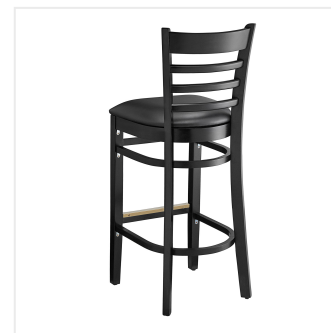

## Lancaster Table & Seating Black Finish Wood Ladder Back Bar Stool with Black Vinyl Seat - Assembled

#164BWLVBKAS

Item #: 164BWLVBKAS Qty: \_\_\_\_\_

Project: \_\_\_\_\_

Approval: \_\_\_\_\_ Date: \_\_\_\_\_

### Features

- Contoured back and built-in footrest for exceptional comfort
- Durable European beechwood frame with black finish
- Soft 2 1/2" thick vinyl padded cushion
- Great for bar and raised table seating
- Ships assembled for immediate use

## Technical Data

Capacity	350 lb.
Color	Black
Cushion Thickness	2 1/2 Inches
Features	Footrest
Finish	Black
Frame Material	Beechwood Wood
Padded Seat	With Padded Seat
Seat Color	Black
Seat Material	Vinyl
Seat Type	Solid
Style	Ladder Back
Type	Bar Stools
Usage	Indoor

## Notes & Details

---

Seat your guests in comfort and style with this Lancaster Table & Seating black finish wood ladder back bar stool with black vinyl seat. This bar stool's stylish back and padded seat combine with its sleek wooden frame to instill a unique look in any location. Plus, since this bar stool's back is contoured for a customer's back, it will provide comfort while maintaining a distinct appearance. At an ideal height for both bar and raised table seating, this bar stool is a versatile option for any restaurant, bar, deli, or coffee shop.