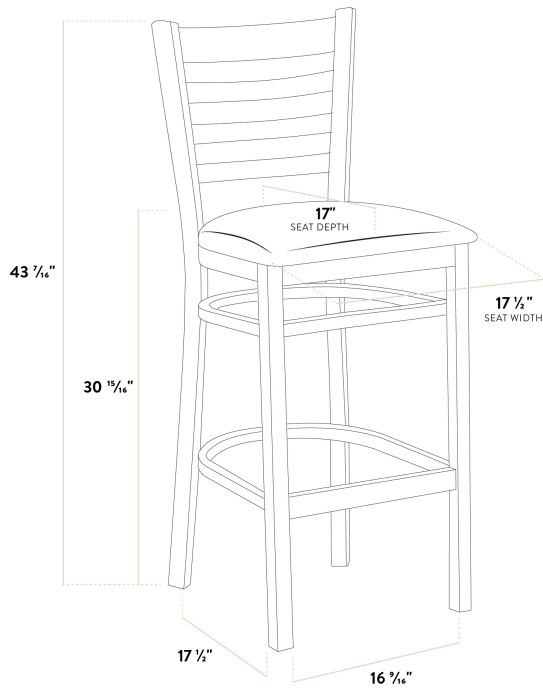

Technical Data

Capacity	350 lb.
Color	Black
Cushion Thickness	2 1/2 Inches
Features	Footrest
Finish	Black
Frame Material	Beechwood Wood
Padded Seat	With Padded Seat
Seat Color	Black
Seat Material	Vinyl
Seat Type	Solid
Style	Ladder Back
Type	Bar Stools
Usage	Indoor

Plan View