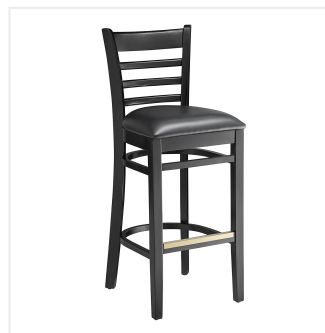

## Lancaster Table & Seating Black Finish Wood Ladder Back Bar Stool with Black Vinyl Seat - Assembled

#164BWLVBKAS

Item #: 164BWLVBKAS Qty: \_\_\_\_\_

Project: \_\_\_\_\_

Approval: \_\_\_\_\_ Date: \_\_\_\_\_

### Features

- Contoured back and built-in footrest for exceptional comfort
- Durable European beechwood frame with black finish
- Soft 2 1/2" thick vinyl padded cushion
- Great for bar and raised table seating
- Ships assembled for immediate use

## Notes & Details

---

Seat your guests in comfort and style with this Lancaster Table & Seating black finish wood ladder back bar stool with black vinyl seat. This bar stool's stylish back and padded seat combine with its sleek wooden frame to instill a unique look in any location. Plus, since this bar stool's back is contoured for a customer's back, it will provide comfort while maintaining a distinct appearance. At an ideal height for both bar and raised table seating, this bar stool is a versatile option for any restaurant, bar, deli, or coffee shop.

This bar stool also features a ladder back design that's contoured to provide extra support to your customers' upper backs. Plus, this design gives it a unique visual appeal, making it perfect for both upscale and casual decor, as well as anything in between. The 2 1/2" thick black vinyl padded seat provides exceptional comfort for your guests, and it's also durable and easy to clean! It is made with fire-retardant foam for added safety.