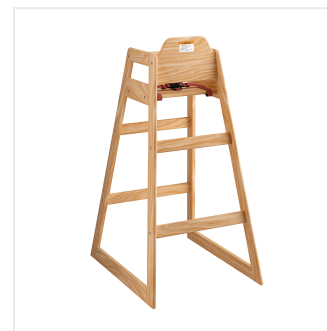

Lancaster Table & Seating Bar Height Wooden High Chair with Natural Finish - Unassembled

#164BWHCKDNAT

Item #: 164BWHCKDNAT Qty: _____

Project: _____

Approval: _____ Date: _____

Features

- Solid premium wood construction with classic natural finish
- Rounded corners and edges provide additional safety and comfort
- Includes a crotch panel and 3-point harness to keep children secure
- Easy to clean
- Ships unassembled to save you money on shipping costs

Technical Data

Harness Style	3-Point
Material	Rubberwood Wood
Type	High Chairs
Usage	Indoor
Wheels	Without Wheels

Notes & Details

Provide your smallest guests with a place to sit with this Lancaster Table & Seating unassembled bar height restaurant wooden high chair with natural finish! Thanks to this sturdy high chair, you can easily keep your youngest guests safe and tightly secure while they're at the bar height tables in your family-friendly restaurant or diner. The chair is designed to keep children comfortably restrained. This chair is intended for use by children up to 3 years of age. Plus, the classic natural finish adds a nice visual appeal to your dining setup.

Thanks to the rounded corners, this high chair ensures that children have a comfortable place to rest their arms while they sit. This also helps prevent other guests and wait staff from injuring themselves should they brush against the chair. The safety bar, smaller opening on the side panels, and the crotch panel and 3-point harness all help secure a child in place so they can't wiggle free and fall. To save you money on costly shipping expenses, this chair ships unassembled. To assemble, all necessary hardware is included. You will also receive a double-ended Allen key with screwdriver and flat head ends. Make sure you can accommodate guests of all ages with this comfortable, safe high chair from Lancaster Table & Seating.