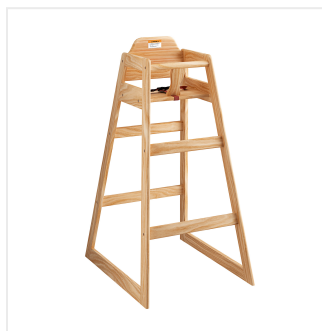

Lancaster Table & Seating Bar Height Wooden High Chair with Natural Finish - Unassembled

#164BWHCKDNAT

Item #: 164BWHCKDNAT Qty: _____

Project: _____

Approval: _____ Date: _____

Features

- Solid premium wood construction with classic natural finish
- Rounded corners and edges provide additional safety and comfort
- Includes a crotch panel and 3-point harness to keep children secure
- Easy to clean
- Ships unassembled to save you money on shipping costs

Technical Data

Harness Style	3-Point
Material	Rubberwood Wood
Type	High Chairs
Usage	Indoor
Wheels	Without Wheels

Notes & Details

Provide your smallest guests with a place to sit with this Lancaster Table & Seating unassembled bar height restaurant wooden high chair with natural finish! Thanks to this sturdy high chair, you can easily keep your youngest guests safe and tightly secure while they're at the bar height tables in your family-friendly restaurant or diner. The chair is designed to keep children comfortably restrained. This chair is intended for use by children up to 3 years of age. Plus, the classic natural finish adds a nice visual appeal to your dining setup.

Thanks to the rounded corners, this high chair ensures that children have a comfortable place to rest their arms while they sit. This also helps prevent other guests and wait staff from injuring themselves should they brush against the chair. The safety bar, smaller opening on the side panels, and the crotch panel and 3-point harness all help secure a child in place so they can't wiggle free and fall. To save you money on costly shipping expenses, this chair ships unassembled. To assemble, all necessary hardware is included. You will also receive a double-ended Allen key with screwdriver and flat head ends. Make sure you can accommodate guests of all ages with this comfortable, safe high chair from Lancaster Table & Seating.