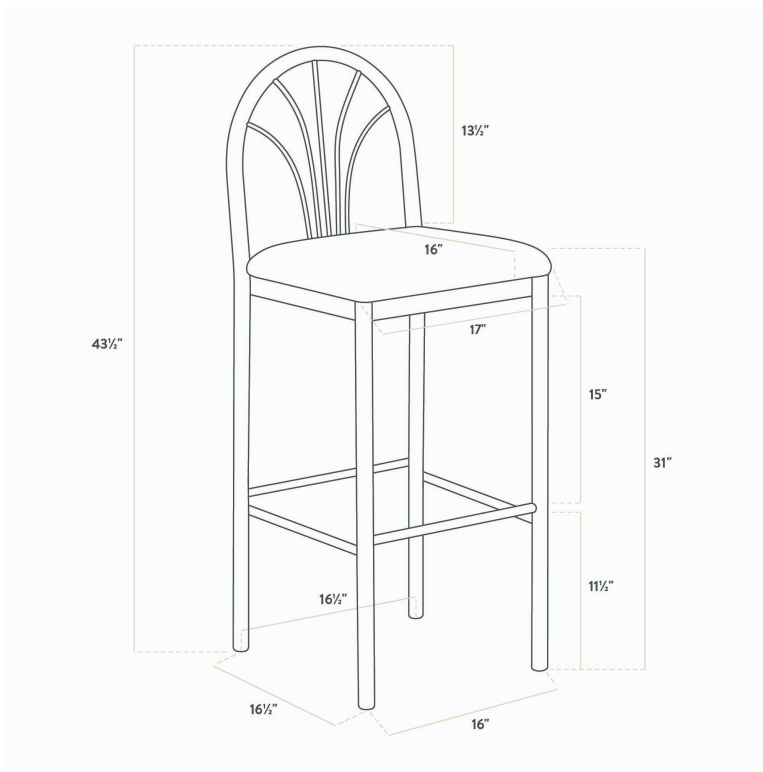

Lancaster Table & Seating Spoke Back Bar Stool with Black Vinyl Seat - Detached Seat

#164BSPBVBKGD

Item #: 164BSPBVBKGD Qty: _____

Project: _____

Approval: _____ Date: _____

Features

- Unique spoke back design brings an elegant style to your establishment
- Vinyl padded seat provides exceptional comfort and support
- Durable steel frame with stain- and smudge-resistant black powder coated finish
- Bar height design with built-in footrest is great for bar and raised table seating
- Nylon glides protect floors from scratches and scuffs

Technical Data

Width	17 Inches
Depth	17 Inches
Height	43 1/2 Inches
Seat Width	17 Inches
Seat Depth	16 Inches
Height Style	Bar Height
Seat Height	31 Inches
Arms	Without Arms
Assembled	Assembly Required
Back	With Back

Technical Data

Back Color	Black
Capacity	250 lb.
Color	Black
Cushion Thickness	1 3/4 Inches
Features	Footrest
Frame Color	Black
Frame Material	Metal Steel
Padded Seat	With Padded Seat
Seat Color	Black
Seat Material	Vinyl
Style	Spokeback
Type	Bar Stools
Usage	Indoor

Plan View

Notes & Details

Seat your guests in comfort and style with this Lancaster Table & Seating spoke back bar stool with black vinyl seat. This bar stool's sleek padded seat combines with its attractive steel frame to add an elegant touch to any location. At an ideal height for both bar and raised table seating, this bar stool is a versatile option for any bar, restaurant, pizza shop, ice cream parlor, or cafe.