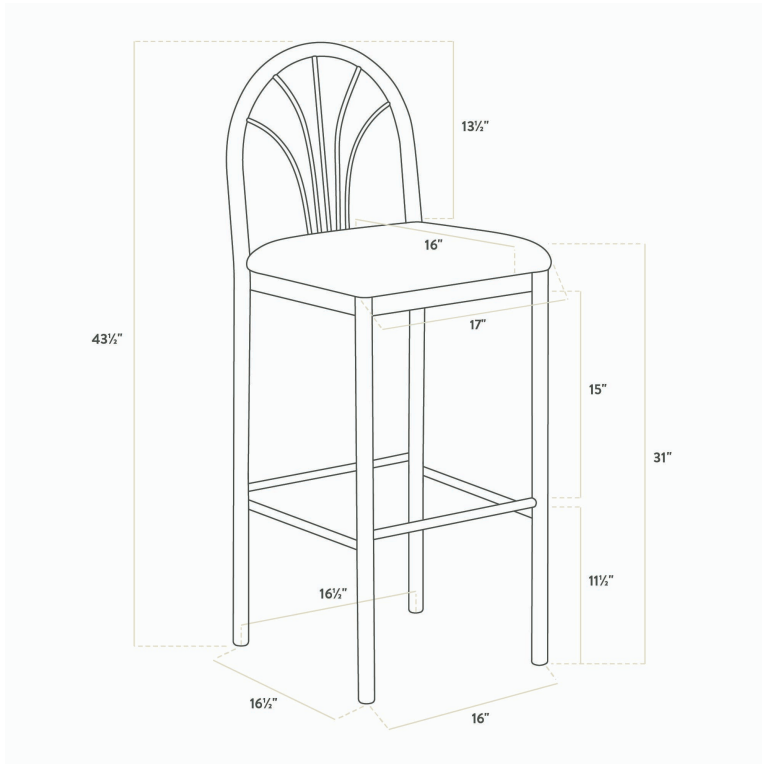

Lancaster Table & Seating Spoke Back Bar Stool with Black Vinyl Seat - Assembled

#164BSPBVBKAS

Item #: 164BSPBVBKAS Qty: _____

Project: _____

Approval: _____ Date: _____

Features

- Unique spoke back design brings an elegant style to your establishment
- Vinyl padded seat provides exceptional comfort and support
- Durable steel frame with stain- and smudge-resistant black powder coated finish
- Bar height design with built-in footrest is great for bar and raised table seating
- Nylon glides protect floors from scratches and scuffs

Certifications

Fully Assembled

Technical Data

Width	17 Inches
Depth	17 Inches
Height	43 1/2 Inches
Seat Width	17 Inches
Seat Depth	16 Inches
Height Style	Bar Height
Seat Height	31 Inches
Arms	Without Arms
Back	With Back
Back Color	Black

Technical Data

Capacity	250 lb.
Color	Black
Cushion Thickness	1 3/4 Inches
Features	Footrest
Frame Material	Metal Steel
Padded Seat	With Padded Seat
Seat Color	Black
Seat Material	Vinyl
Style	Spokeback
Type	Bar Stools
Usage	Indoor

Plan View

Notes & Details

Seat your guests in comfort and style with this Lancaster Table & Seating spoke back bar stool with black vinyl seat. This bar stool's sleek padded seat combines with its attractive steel frame to add an elegant touch to any location. At an ideal height for both bar and raised table seating, this bar stool is a versatile option for any bar, restaurant, pizza shop, ice cream parlor, or cafe.