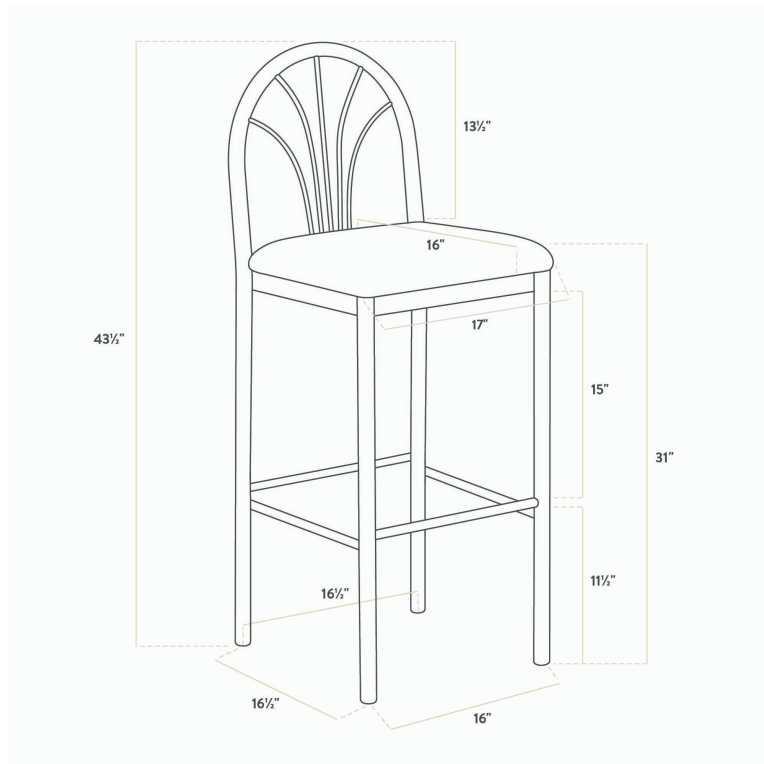

Lancaster Table & Seating Spoke Back Bar Stool with Black Fabric Seat - Detached Seat

#164BSPBFBKDD

Item #: 164BSPBFBKDD Qty: _____

Project: _____

Approval: _____ Date: _____

Features

- Unique spoke back design brings an elegant style to your establishment
- Fabric padded seat provides exceptional comfort and support
- Durable steel frame with stain- and smudge-resistant black powder coated finish
- Bar height design with built-in footrest is great for bar and raised table seating
- Nylon glides protect floors from scratches and scuffs

Technical Data

Width	17 Inches
Depth	17 Inches
Height	43 1/2 Inches
Seat Width	17 Inches
Seat Depth	16 Inches
Height Style	Bar Height
Seat Height	31 Inches
Arms	Without Arms
Back	With Back
Back Color	Black

Technical Data

Capacity	250 lb.
Color	Black
Cushion Thickness	1 3/4 Inches
Features	Footrest
Frame Material	Metal Steel
Padded Seat	With Padded Seat
Seat Color	Black
Seat Material	Fabric
Style	Spokeback
Type	Bar Stools
Usage	Indoor

Plan View

Notes & Details

Seat your guests in comfort and style with this Lancaster Table & Seating spoke back bar stool with black fabric seat. This bar stool's soft, comfortable padded seat combines with its attractive steel frame to add an elegant touch to any location. At an ideal height for both bar and raised table seating, this bar stool is a versatile option for any bar, restaurant, pizza shop, ice cream parlor, or cafe.