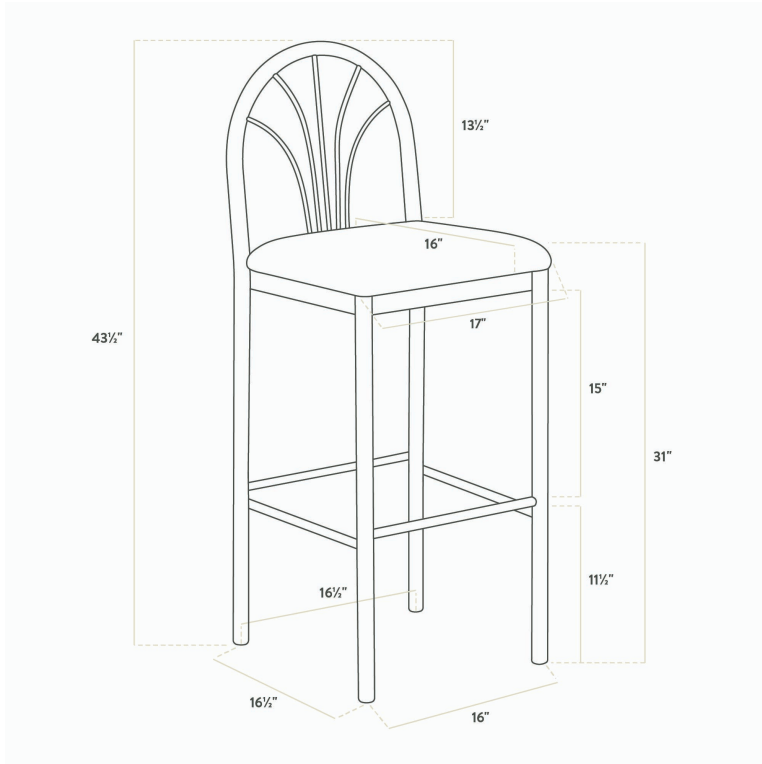

Lancaster Table & Seating Spoke Back Bar Stool with Black Fabric Seat - Assembled

#164BSPBFBKAS

Item #: 164BSPBFBKAS Qty: _____

Project: _____

Approval: _____ Date: _____

Features

- Unique spoke back design brings an elegant style to your establishment
- Fabric padded seat provides exceptional comfort and support
- Durable steel frame with stain- and smudge-resistant black powder coated finish
- Bar height design with built-in footrest is great for bar and raised table seating
- Nylon glides protect floors from scratches and scuffs

Certifications

Fully Assembled

Technical Data

Width	17 Inches
Depth	17 Inches
Height	43 1/2 Inches
Seat Width	17 Inches
Seat Depth	16 Inches
Height Style	Bar Height
Seat Height	31 Inches
Arms	Without Arms
Back	With Back
Back Color	Black

Technical Data

Capacity	250 lb.
Color	Black
Cushion Thickness	1 3/4 Inches
Features	Footrest
Options	Preassembled
Padded Seat	With Padded Seat
Seat Color	Black
Seat Material	Fabric
Style	Cafe
Type	Chairs
Usage	Indoor

Plan View

Notes & Details

Seat your guests in comfort and style with this Lancaster Table & Seating spoke back bar stool with black fabric seat. This bar stool's soft, comfortable padded seat combines with its attractive steel frame to add an elegant touch to any location. At an ideal height for both bar and raised table seating, this bar stool is a versatile option for any bar, restaurant, pizza shop, ice cream parlor, or cafe.