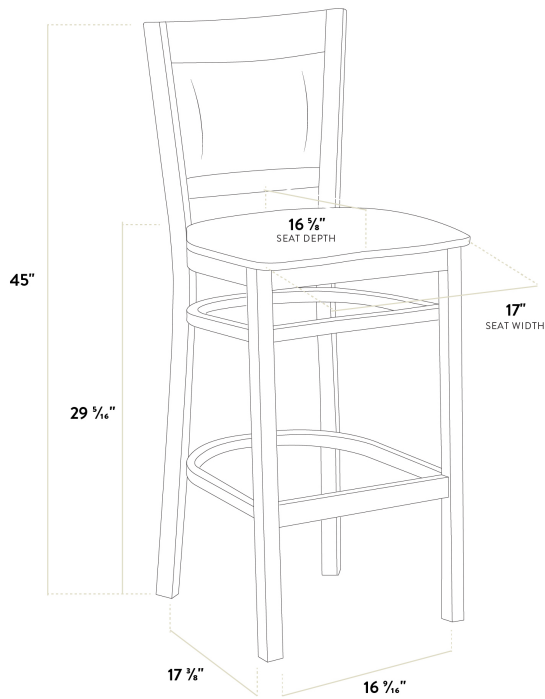

Lancaster Table & Seating Sofa Vintage Finish Wood Bar Stool with Vintage Wood Seat

#164BSOFIABLV

Item #: 164BSOFIABLV Qty: _____

Project: _____

Approval: _____ Date: _____

Features

- Sturdy European beechwood frame with vintage finish
- Upholstered back for exceptional comfort
- Vintage wood seat is stylish and easy to clean
- Built-in footrest with protective gold plate
- Great for bar and raised table seating

Technical Data

| | |
|--------------|-------------------|
| Width | 17 Inches |
| Depth | 17 3/8 Inches |
| Height | 45 Inches |
| Seat Width | 17 Inches |
| Seat Depth | 16 5/8 Inches |
| Height Style | Bar Height |
| Seat Height | 29 5/16 Inches |
| Arms | Without Arms |
| Assembled | Assembly Required |
| Back | With Back |

Technical Data

| | |
|----------------|---------------------|
| Capacity | 350 lb. |
| Color | Brown |
| Features | Footrest |
| Finish | Vintage Wood |
| Frame Material | Beechwood Wood |
| Padded Seat | Without Padded Seat |
| Seat Color | Brown |
| Seat Material | Wood |
| Seat Thickness | 1 Inch |
| Seat Type | Solid |
| Style | Solid Back |
| Type | Bar Stools |
| Usage | Indoor |

Plan View

Notes & Details

Seat your guests in comfort and style with this Lancaster Table & Seating Sofia vintage finish wood bar stool with vintage wood seat. This bar stool's sleek padded back combines with its attractive wooden frame to instill a unique look in any location. At an ideal height for both bar and raised table seating, this bar stool is a versatile option for any restaurant, bar, deli, or coffee shop.