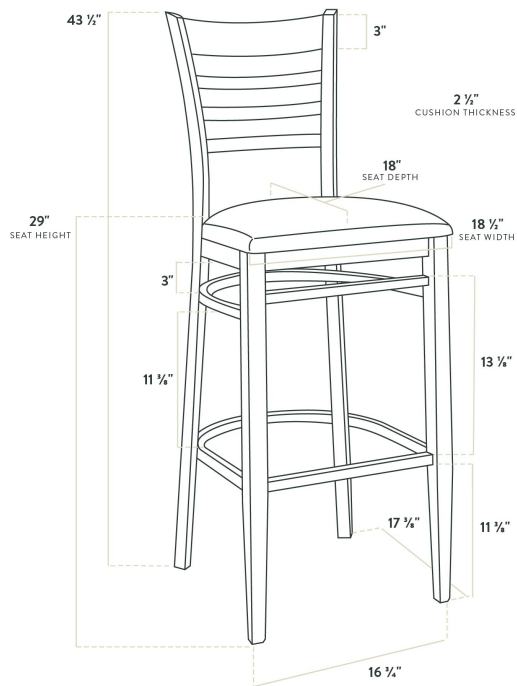

Features

- Ladder back and built-in footrest for exceptional comfort
- Soft 2 1/2" thick vinyl padded cushion
- Durable metal frame with stain- and smudge-resistant dark walnut wood finish
- Great for bar and raised table seating
- Conveniently ships fully assembled for immediate use

Certifications

Fully Assembled

Technical Data

Width	18 1/2 Inches
Depth	18 Inches
Height	43 1/2 Inches
Seat Width	18 1/2 Inches
Seat Depth	18 Inches
Height Style	Bar Height
Seat Height	29 Inches
Arms	Without Arms
Back	With Back
Back Color	Brown

Technical Data

Capacity	500 lb.
Color	Brown
Cushion Thickness	2 1/2 Inches
Finish	Dark Walnut
Frame Material	Metal Steel
Padded Seat	With Padded Seat
Seat Color	Red
Seat Material	Vinyl
Style	Ladder Back
Type	Bar Stools
Usage	Indoor

Plan View

Notes & Details

Seat your guests in comfort and style with this Lancaster Table & Seating Spartan Series metal ladder back bar stool with dark walnut wood grain finish and 2 1/2" red vinyl padded seat. This bar stool's sleek padded seat and stylish wood grain finish combine with its modern metal frame to instill a unique look in any location. Plus, since this bar stool's back is contoured for a customer's back, it will provide comfort while maintaining a distinct appearance.