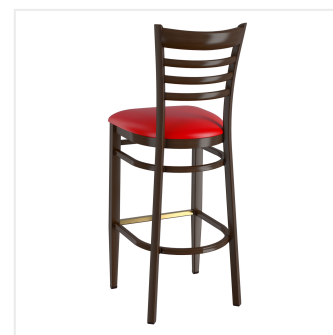

Lancaster Table & Seating Spartan Series Metal Ladder Back Bar Stool with Dark Walnut Wood Grain Finish and Red Vinyl Seat - Assembled

#164BSLWVRDAS

Item #: 164BSLWVRDAS Qty: _____

Project: _____

Approval: _____ Date: _____

Features

- Ladder back and built-in footrest for exceptional comfort
- Soft 2 1/2" thick vinyl padded cushion
- Durable metal frame with stain- and smudge-resistant dark walnut wood finish
- Great for bar and raised table seating
- Conveniently ships fully assembled for immediate use

Technical Data

Capacity	500 lb.
Color	Brown
Cushion Thickness	2 1/2 Inches
Finish	Dark Walnut
Frame Material	Metal Steel
Padded Seat	With Padded Seat
Seat Color	Red
Seat Material	Vinyl
Style	Ladder Back
Type	Bar Stools
Usage	Indoor

Plan View

Notes & Details

Seat your guests in comfort and style with this Lancaster Table & Seating Spartan Series metal ladder back bar stool with dark walnut wood grain finish and 2 1/2" red vinyl padded seat. This bar stool's sleek padded seat and stylish wood grain finish combine with its modern metal frame to instill a unique look in any location. Plus, since this bar stool's back is contoured for a customer's back, it will provide comfort while maintaining a distinct appearance.