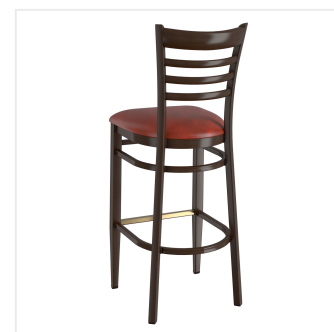

Lancaster Table & Seating Spartan Series Metal Ladder Back Bar Stool with Dark Walnut Wood Grain Finish and Burgundy Vinyl Seat - Detached Seat

#164BSLWVBGKD

Item #: 164BSLWVBGKD Qty: _____

Project: _____

Approval: _____ Date: _____

Features

- Ladder back and built-in footrest for exceptional comfort
- Soft 2 1/2" thick vinyl padded cushion
- Durable metal frame with stain- and smudge-resistant dark walnut wood finish
- Great for bar and raised table seating
- Ships with a detached seat to save on shipping costs

Technical Data

Back Color	Brown
Capacity	500 lb.
Color	Brown
Cushion Thickness	2 1/2 Inches
Finish	Dark Walnut
Frame Material	Metal Steel
Padded Seat	With Padded Seat
Seat Color	Burgundy
Seat Material	Vinyl
Style	Ladder Back
Type	Bar Stools
Usage	Indoor

Plan View

Notes & Details

Seat your guests in comfort and style with this Lancaster Table & Seating Spartan Series metal ladder back bar stool with dark walnut wood grain finish and 2 1/2" burgundy vinyl padded seat. This bar stool's sleek padded seat and stylish wood grain finish combine with its modern metal frame to instill a unique look in any location. Plus, since this bar stool's back is contoured for a customer's back, it will provide comfort while maintaining a distinct appearance.