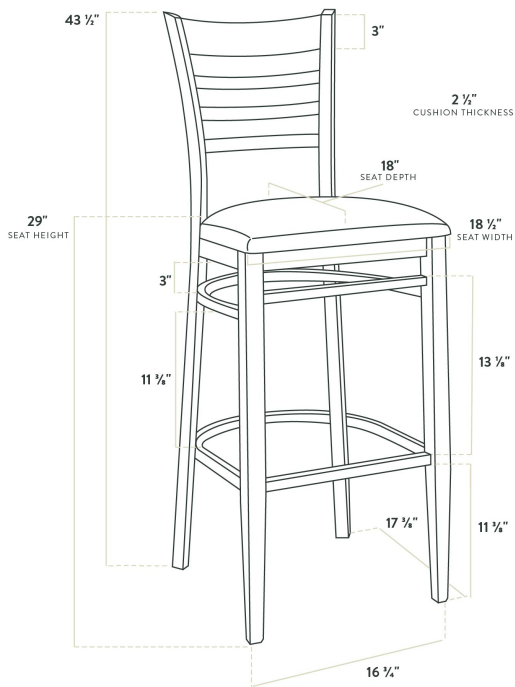

Technical Data

Back Color	Brown
Capacity	500 lb.
Color	Brown
Cushion Thickness	2 1/2 Inches
Finish	Dark Walnut
Frame Material	Metal Steel
Padded Seat	With Padded Seat
Seat Color	Burgundy
Seat Material	Vinyl
Style	Ladder Back
Type	Bar Stools
Usage	Indoor

Plan View