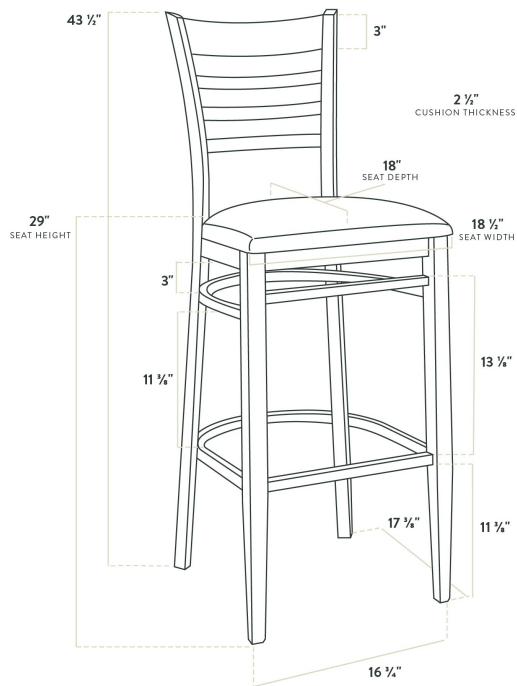

Features

- Ladder back and built-in footrest for exceptional comfort
- Soft 2 1/2" thick vinyl padded cushion
- Durable metal frame with stain- and smudge-resistant dark walnut wood finish
- Great for bar and raised table seating
- Conveniently ships fully assembled for immediate use

Certifications

Fully Assembled

Technical Data

Width	18 1/2 Inches
Depth	18 Inches
Height	43 1/2 Inches
Seat Width	18 1/2 Inches
Seat Depth	18 Inches
Height Style	Bar Height
Seat Height	29 Inches
Arms	Without Arms
Back	With Back
Back Color	Brown

Technical Data

Capacity	500 lb.
Color	Brown
Cushion Thickness	2 1/2 Inches
Finish	Dark Walnut
Frame Material	Metal Steel
Padded Seat	With Padded Seat
Seat Color	Burgundy
Seat Material	Vinyl
Style	Ladder Back
Type	Bar Stools
Usage	Indoor

Plan View

Notes & Details

Seat your guests in comfort and style with this Lancaster Table & Seating Spartan Series metal ladder back bar stool with dark walnut wood grain finish and 2 1/2" burgundy vinyl padded seat. This bar stool's sleek padded seat and stylish wood grain finish combine with its modern metal frame to instill a unique look in any location. Plus, since this bar stool's back is contoured for a customer's back, it will provide comfort while maintaining a distinct appearance.