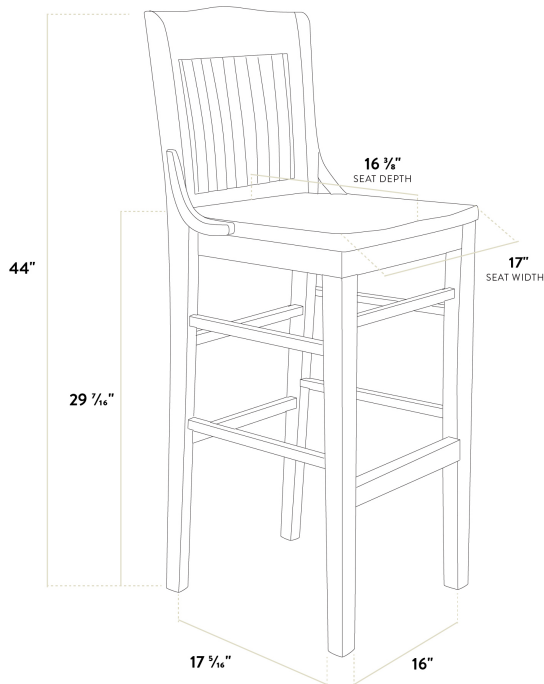

Lancaster Table & Seating Black Finish Wood School House Bar Stool

#164BSCHLBLK

Item #: 164BSCHLBLK Qty: _____

Project: _____

Approval: _____ Date: _____

Features

- Classic school house design with black finish
- Durable European beechwood frame with support bars
- Plastic glides protect floors from scratches and scuffs
- Built-in footrest for exceptional comfort
- Ships assembled for immediate use

Certifications

Fully Assembled

Technical Data

| | |
|--------------|-----------------|
| Width | 17 Inches |
| Depth | 17 5/16 Inches |
| Height | 44 Inches |
| Seat Width | 17 Inches |
| Seat Depth | 16 3/8 Inches |
| Height Style | Bar Height |
| Seat Height | 29 7/16 Inches |
| Arms | Without Arms |
| Assembled | Fully Assembled |
| Back | With Back |

Technical Data

| | |
|----------------|---------------------|
| Back Color | Black |
| Capacity | 350 lb. |
| Color | Black |
| Features | Footrest |
| Finish | Black |
| Frame Material | Beechwood Wood |
| Padded Seat | Without Padded Seat |
| Seat Color | Brown |
| Seat Material | Wood |
| Seat Thickness | 1 1/8 Inches |
| Style | School House |
| Type | Bar Stools |
| Usage | Indoor |

Plan View

Notes & Details

This Lancaster Table & Seating black finish wood school house bar stool is the perfect way to complement the quaint charm of your restaurant. This bar stool's slat back combines with its sleek wooden frame to instill a classic look in any location. Plus, since this bar stool's back and seat are contoured, it will provide comfort while maintaining a distinct appearance. At an ideal height for both bar and raised table seating, this bar stool is a versatile option for any restaurant, bar, deli, or coffee shop.