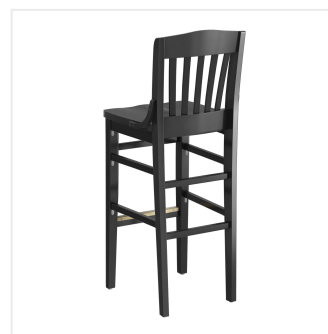

Lancaster Table & Seating Black Finish Wood School House Bar Stool

#164BSCHLBLK

Item #: 164BSCHLBLK Qty: _____

Project: _____

Approval: _____ Date: _____

Features

- Classic school house design with black finish
- Durable European beechwood frame with support bars
- Plastic glides protect floors from scratches and scuffs
- Built-in footrest for exceptional comfort
- Ships assembled for immediate use

Technical Data

| | |
|----------------|---------------------|
| Back Color | Black |
| Capacity | 350 lb. |
| Color | Black |
| Features | Footrest |
| Finish | Black |
| Frame Material | Beechwood Wood |
| Padded Seat | Without Padded Seat |
| Seat Color | Brown |
| Seat Material | Wood |
| Seat Thickness | 1 1/8 Inches |
| Style | School House |
| Type | Bar Stools |
| Usage | Indoor |

Plan View

Notes & Details

This Lancaster Table & Seating black finish wood school house bar stool is the perfect way to complement the quaint charm of your restaurant. This bar stool's slat back combines with its sleek wooden frame to instill a classic look in any location. Plus, since this bar stool's back and seat are contoured, it will provide comfort while maintaining a distinct appearance. At an ideal height for both bar and raised table seating, this bar stool is a versatile option for any restaurant, bar, deli, or coffee shop.

This bar stool boasts a vintage school house design with a wide frame and square silhouette. This style lends an old-school appeal to your dining room that's sure to invoke nostalgia and charm your patrons. This bar stool also features a slat back that's contoured to provide extra support to your customers' upper backs. The wood seat, back, and legs are easy to clean and maintain, and they offer style and convenience in any establishment! Simply use a damp cloth with mild soap to remove any dirt or spills.