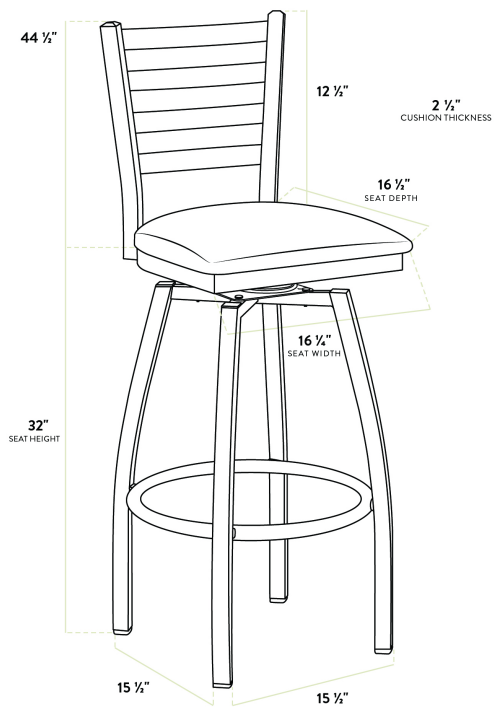

Technical Data

Capacity	330 lb.
Color	Silver
Features	Swivel Seat
Frame Color	Silver
Frame Material	Metal Steel
Padded Seat	With Padded Seat
Seat Color	Beige
Seat Material	Vinyl
Seat Thickness	2 1/2 Inches
Style	Ladder Back
Type	Bar Stools

Plan View