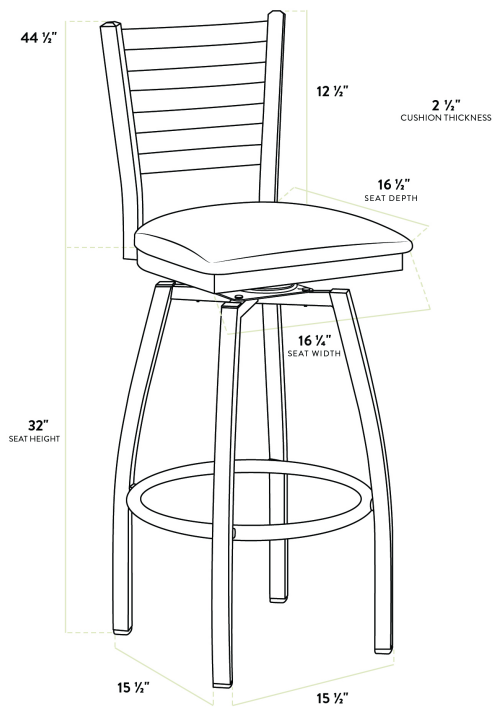

Technical Data

Capacity	330 lb.
Color	Silver
Features	Swivel Seat
Frame Color	Silver
Frame Material	Metal Steel
Padded Seat	With Padded Seat
Seat Color	Green
Seat Material	Vinyl
Seat Thickness	2 1/2 Inches
Style	Ladder Back
Type	Bar Stools

Plan View