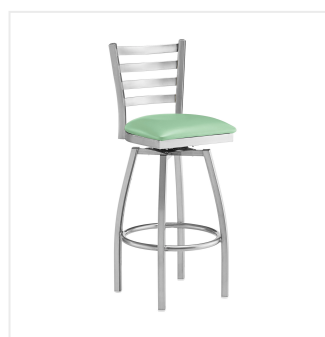

## Lancaster Table & Seating Clear Coat Finish Ladder Back Swivel Bar Stool with 2 1/2" Seafoam Vinyl Padded Seat

#164BMLSVCVSF

Item #: 164BMLSVCVSF Qty: \_\_\_\_\_

Project: \_\_\_\_\_

Approval: \_\_\_\_\_ Date: \_\_\_\_\_

### Features

- Contoured back and swivel design allows guests to comfortably socialize
- Soft 2 1/2" thick vinyl padded cushion
- Durable steel frame with stylish clear coat finish
- Great for bar and raised table seating
- Ships unassembled to save on shipping costs

## Technical Data

Capacity	330 lb.
Color	Silver
Features	Swivel Seat
Frame Color	Silver
Frame Material	Metal Steel
Padded Seat	With Padded Seat
Seat Color	Green
Seat Material	Vinyl
Seat Thickness	2 1/2 Inches
Style	Ladder Back
Type	Bar Stools

## Notes & Details

---

Seat your guests in comfort and style with this Lancaster Table & Seating clear coat finish ladder back swivel bar stool with 2 1/2" seafoam vinyl padded seat. This bar stool's sleek padded seat combines with its contemporary ladder back steel frame to instill a modern look in any location. Plus, since this bar stool's back is contoured, it will provide comfort for the customer while maintaining a distinct appearance.