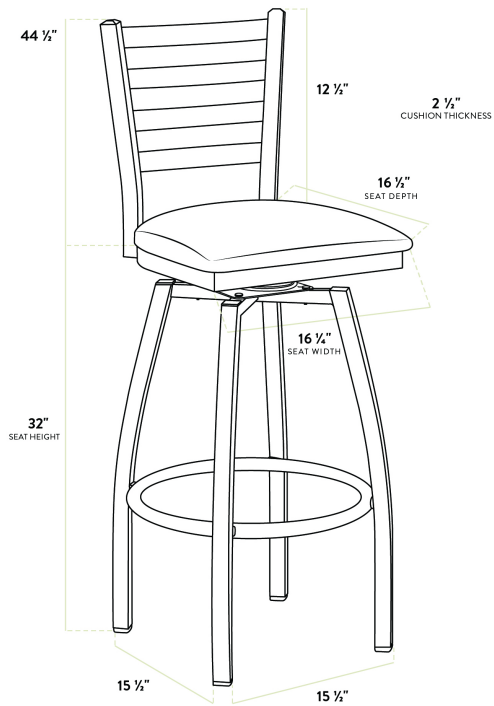

Technical Data

Capacity	330 lb.
Color	Black
Features	Swivel Seat
Finish	Black
Frame Color	Black
Frame Material	Metal Steel
Padded Seat	With Padded Seat
Seat Color	Green
Seat Material	Vinyl
Seat Thickness	2 1/2 Inches
Style	Ladder Back
Type	Bar Stools

Plan View