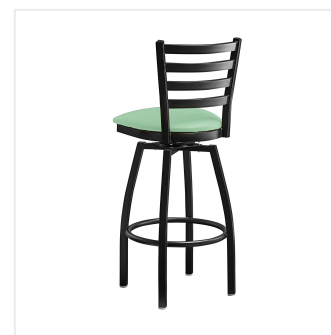

Lancaster Table & Seating Black Finish Ladder Back Swivel Bar Stool with 2 1/2" Seafoam Vinyl Padded Seat

#164BMLS WBVSF

Item #: 164BMLS WBVSF Qty: _____

Project: _____

Approval: _____ Date: _____

Features

- Contoured back and swivel design allows guests to comfortably socialize
- Soft 2 1/2" thick vinyl padded cushion
- Durable steel frame with stain- and smudge-resistant black powder coated finish
- Great for bar and raised table seating
- Ships unassembled to save on shipping costs

Technical Data

Capacity	330 lb.
Color	Black
Features	Swivel Seat
Finish	Black
Frame Color	Black
Frame Material	Metal Steel
Padded Seat	With Padded Seat
Seat Color	Green
Seat Material	Vinyl
Seat Thickness	2 1/2 Inches
Style	Ladder Back
Type	Bar Stools

Plan View

Notes & Details

Seat your guests in comfort and style with this Lancaster Table & Seating black finish ladder back swivel bar stool with 2 1/2" seafoam vinyl padded seat. This bar stool's sleek padded seat combines with its contemporary ladder back steel frame to instill a modern look in any location. Plus, since this bar stool's back is contoured, it will provide comfort for the customer while maintaining a distinct appearance.