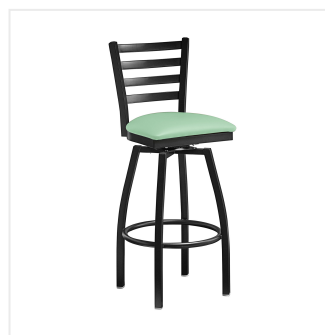

Lancaster Table & Seating Black Finish Ladder Back Swivel Bar Stool with 2 1/2" Seafoam Vinyl Padded Seat

#164BMLS WBVSF

Item #: 164BMLS WBVSF Qty: _____

Project: _____

Approval: _____ Date: _____

Features

- Contoured back and swivel design allows guests to comfortably socialize
- Soft 2 1/2" thick vinyl padded cushion
- Durable steel frame with stain- and smudge-resistant black powder coated finish
- Great for bar and raised table seating
- Ships unassembled to save on shipping costs

Technical Data

Capacity	330 lb.
Color	Black
Features	Swivel Seat
Finish	Black
Frame Color	Black
Frame Material	Metal Steel
Padded Seat	With Padded Seat
Seat Color	Green
Seat Material	Vinyl
Seat Thickness	2 1/2 Inches
Style	Ladder Back
Type	Bar Stools

Plan View

Notes & Details

Seat your guests in comfort and style with this Lancaster Table & Seating black finish ladder back swivel bar stool with 2 1/2" seafoam vinyl padded seat. This bar stool's sleek padded seat combines with its contemporary ladder back steel frame to instill a modern look in any location. Plus, since this bar stool's back is contoured, it will provide comfort for the customer while maintaining a distinct appearance.