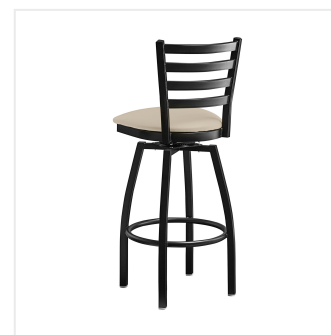

## Lancaster Table & Seating Black Finish Ladder Back Swivel Bar Stool with 2 1/2" Light Gray Vinyl Padded Seat

#164BMLSWBVLG

Item #: 164BMLSWBVLG Qty: \_\_\_\_\_

Project: \_\_\_\_\_

Approval: \_\_\_\_\_ Date: \_\_\_\_\_

### Features

- Contoured back and swivel design allows guests to comfortably socialize
- Soft 2 1/2" thick vinyl padded cushion
- Durable steel frame with stain- and smudge-resistant black powder coated finish
- Great for bar and raised table seating
- Ships unassembled to save on shipping costs

## Technical Data

Capacity	330 lb.
Color	Black
Features	Swivel Seat
Finish	Black
Frame Color	Black
Frame Material	Metal Steel
Padded Seat	With Padded Seat
Seat Color	Gray
Seat Material	Vinyl
Seat Thickness	2 1/2 Inches
Style	Ladder Back
Type	Bar Stools

## Notes & Details

---

Seat your guests in comfort and style with this Lancaster Table & Seating black finish ladder back swivel bar stool with 2 1/2" light gray vinyl padded seat. This bar stool's sleek padded seat combines with its contemporary ladder back steel frame to instill a modern look in any location. Plus, since this bar stool's back is contoured, it will provide comfort for the customer while maintaining a distinct appearance.