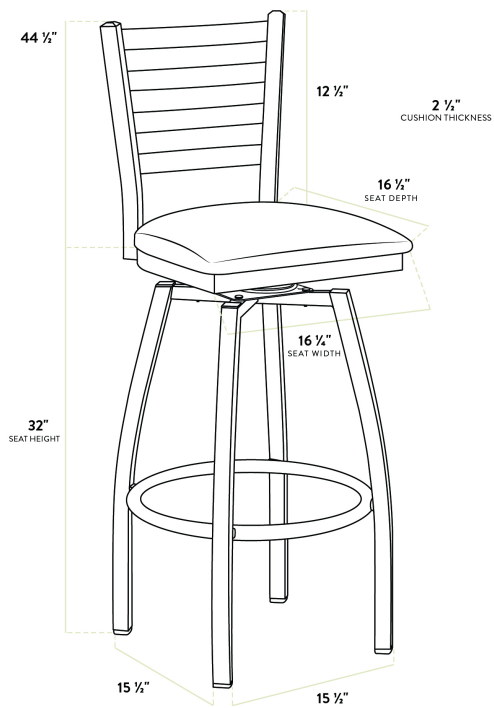

Technical Data

Capacity	330 lb.
Color	Black
Features	Swivel Seat
Finish	Black
Frame Color	Black
Frame Material	Metal Steel
Padded Seat	With Padded Seat
Seat Color	Gray
Seat Material	Vinyl
Seat Thickness	2 1/2 Inches
Style	Ladder Back
Type	Bar Stools

Plan View