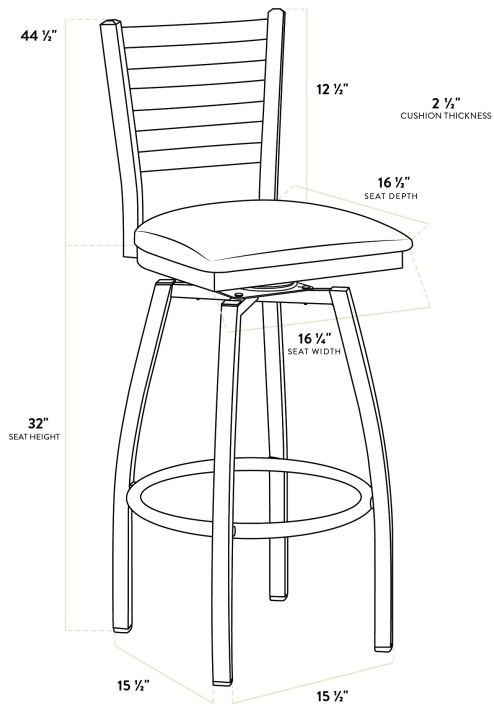

Lancaster Table & Seating Black Finish Ladder Back Swivel Bar Stool with 2 1/2" Blue Vinyl Padded Seat

#164BMLSWBVBL

Item #: 164BMLSWBVBL Qty: _____

Project: _____

Approval: _____ Date: _____

Features

- Contoured back and swivel design allows guests to comfortably socialize
- Soft 2 1/2" thick vinyl padded cushion
- Durable steel frame with stain- and smudge-resistant black powder coated finish
- Great for bar and raised table seating
- Ships unassembled to save on shipping costs

Technical Data

Length	16 1/2 Inches
Width	16 3/4 Inches
Height	44 1/2 Inches
Seat Width	16 3/4 Inches
Seat Depth	16 1/2 Inches
Height Style	Bar Height
Seat Height	32 Inches
Arms	Without Arms
Assembled	Assembly Required
Back	With Back

Technical Data

Capacity	330 lb.
Color	Black
Features	Swivel Seat
Finish	Black
Frame Color	Black
Frame Material	Metal Steel
Padded Seat	With Padded Seat
Seat Color	Blue
Seat Material	Vinyl
Seat Thickness	2 1/2 Inches
Style	Ladder Back
Type	Bar Stools

Plan View

Notes & Details

Seat your guests in comfort and style with this Lancaster Table & Seating black finish ladder back swivel bar stool with 2 1/2" blue vinyl padded seat. This bar stool's sleek padded seat combines with its contemporary ladder back steel frame to instill a modern look in any location. Plus, since this bar stool's back is contoured, it will provide comfort for the customer while maintaining a distinct appearance.