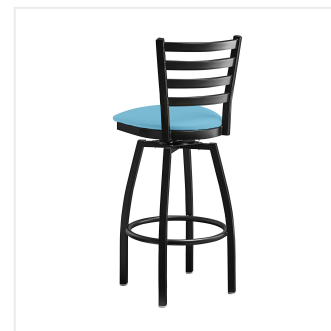

Lancaster Table & Seating Black Finish Ladder Back Swivel Bar Stool with 2 1/2" Blue Vinyl Padded Seat

#164BMLSWBVBL

Item #: 164BMLSWBVBL Qty: _____

Project: _____

Approval: _____ Date: _____

Features

- Contoured back and swivel design allows guests to comfortably socialize
- Soft 2 1/2" thick vinyl padded cushion
- Durable steel frame with stain- and smudge-resistant black powder coated finish
- Great for bar and raised table seating
- Ships unassembled to save on shipping costs

Technical Data

Capacity	330 lb.
Color	Black
Features	Swivel Seat
Finish	Black
Frame Color	Black
Frame Material	Metal Steel
Padded Seat	With Padded Seat
Seat Color	Blue
Seat Material	Vinyl
Seat Thickness	2 1/2 Inches
Style	Ladder Back
Type	Bar Stools

Plan View

Notes & Details

Seat your guests in comfort and style with this Lancaster Table & Seating black finish ladder back swivel bar stool with 2 1/2" blue vinyl padded seat. This bar stool's sleek padded seat combines with its contemporary ladder back steel frame to instill a modern look in any location. Plus, since this bar stool's back is contoured, it will provide comfort for the customer while maintaining a distinct appearance.

This bar stool's sturdy steel frame provides unmatched durability in your dining room. It can hold up to 330 lb. of weight thanks to the steel frame and supports under the seat. Additionally, the black powder coating on this bar stool ensures longevity through everyday wear and tear, resisting strains, scratches, and smudges. It also features a ladder back design that gives it a unique visual appeal, making it perfect for either upscale or casual decor. The 2 1/2" thick blue vinyl padded seat provides comfort for your guests, and it's also durable and easy to clean! It is made with fire-retardant foam for added safety.