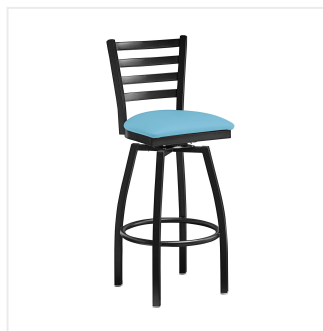

Lancaster Table & Seating Black Finish Ladder Back Swivel Bar Stool with 2 1/2" Blue Vinyl Padded Seat

#164BMLSWBVBL

Item #: 164BMLSWBVBL Qty: _____

Project: _____

Approval: _____ Date: _____

Features

- Contoured back and swivel design allows guests to comfortably socialize
- Soft 2 1/2" thick vinyl padded cushion
- Durable steel frame with stain- and smudge-resistant black powder coated finish
- Great for bar and raised table seating
- Ships unassembled to save on shipping costs

Technical Data

Capacity	330 lb.
Color	Black
Features	Swivel Seat
Finish	Black
Frame Color	Black
Frame Material	Metal Steel
Padded Seat	With Padded Seat
Seat Color	Blue
Seat Material	Vinyl
Seat Thickness	2 1/2 Inches
Style	Ladder Back
Type	Bar Stools

Plan View

Notes & Details

Seat your guests in comfort and style with this Lancaster Table & Seating black finish ladder back swivel bar stool with 2 1/2" blue vinyl padded seat. This bar stool's sleek padded seat combines with its contemporary ladder back steel frame to instill a modern look in any location. Plus, since this bar stool's back is contoured, it will provide comfort for the customer while maintaining a distinct appearance.

This bar stool's sturdy steel frame provides unmatched durability in your dining room. It can hold up to 330 lb. of weight thanks to the steel frame and supports under the seat. Additionally, the black powder coating on this bar stool ensures longevity through everyday wear and tear, resisting strains, scratches, and smudges. It also features a ladder back design that gives it a unique visual appeal, making it perfect for either upscale or casual decor. The 2 1/2" thick blue vinyl padded seat provides comfort for your guests, and it's also durable and easy to clean! It is made with fire-retardant foam for added safety.