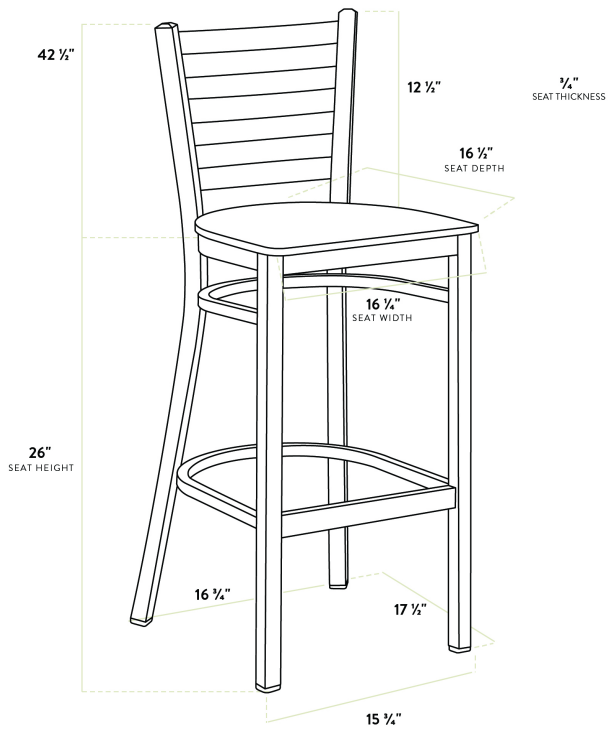

Lancaster Table & Seating Distressed Copper Finish Ladder Back Bar Stool with Vintage Wood Seat - Detached

#164BMLDWVNKD

Item #: 164BMLDWVNKD Qty: _____

Project: _____

Approval: _____ Date: _____

Features

- Contoured back and built-in footrest for exceptional comfort
- Trendy vintage wood seat brings a simple yet elegant style to any establishment
- Durable steel frame with stylish distressed copper finish
- Great for bar and raised table seating
- Ships unassembled to save on shipping costs

Technical Data

Length	17 1/2 Inches
Width	17 1/4 Inches
Height	42 1/2 Inches
Seat Width	16 3/4 Inches
Seat Depth	16 1/2 Inches
Height Style	Bar Height
Seat Height	28 Inches
Arms	Without Arms
Assembled	Assembly Required
Back	With Back

Technical Data

Capacity	330 lb.
Color	Copper
Finish	Copper Distressed
Frame Material	Metal Steel
Padded Seat	Without Padded Seat
Seat Color	Beige
Seat Material	Wood
Seat Thickness	3/4 Inch
Seat Type	Solid
Style	Ladder Back
Type	Bar Stools
Usage	Indoor

Plan View

Notes & Details

Seat your guests in comfort and style with this Lancaster Table & Seating distressed copper finish ladder back bar stool with vintage wood seat. This bar stool's sturdy wood seat with a sleek vintage finish combines with its contemporary ladder back steel frame to instill a modern look in any location. Plus, since this bar stool's back is contoured for a customer's back, it will provide comfort while maintaining a distinct appearance.