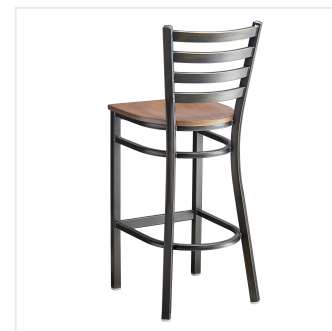

Lancaster Table & Seating Distressed Copper Finish Ladder Back Bar Stool with Vintage Wood Seat - Detached

#164BMLDWVNKD

Item #: 164BMLDWVNKD Qty: _____

Project: _____

Approval: _____ Date: _____

Features

- Contoured back and built-in footrest for exceptional comfort
- Trendy vintage wood seat brings a simple yet elegant style to any establishment
- Durable steel frame with stylish distressed copper finish
- Great for bar and raised table seating
- Ships unassembled to save on shipping costs

Technical Data

Capacity	330 lb.
Color	Copper
Finish	Copper Distressed
Frame Material	Metal Steel
Padded Seat	Without Padded Seat
Seat Color	Beige
Seat Material	Wood
Seat Thickness	3/4 Inch
Seat Type	Solid
Style	Ladder Back
Type	Bar Stools
Usage	Indoor

Plan View

Notes & Details

Seat your guests in comfort and style with this Lancaster Table & Seating distressed copper finish ladder back bar stool with vintage wood seat. This bar stool's sturdy wood seat with a sleek vintage finish combines with its contemporary ladder back steel frame to instill a modern look in any location. Plus, since this bar stool's back is contoured for a customer's back, it will provide comfort while maintaining a distinct appearance.

This bar stool's sturdy steel frame provides unmatched durability in your dining room. It can hold up to 330 lb. of weight thanks to the metal frame and supports under the seat. Additionally, the distressed copper powder coating on this bar stool ensures longevity through everyday wear and tear, resisting strains, scratches, and smudges. It also features a ladder back design that gives it a unique visual appeal, making it perfect for either upscale or casual decor. The durable vintage wood seat is easy to clean, and it offers style and convenience in your establishment!