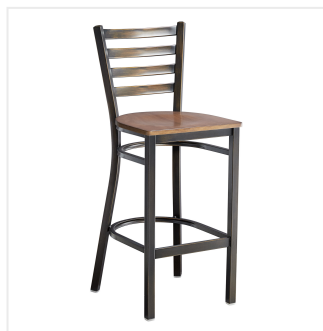

Lancaster Table & Seating Distressed Copper Finish Ladder Back Bar Stool with Vintage Wood Seat - Detached

#164BMLDWVNKD

Item #: 164BMLDWVNKD Qty: _____

Project: _____

Approval: _____ Date: _____

Features

- Contoured back and built-in footrest for exceptional comfort
- Trendy vintage wood seat brings a simple yet elegant style to any establishment
- Durable steel frame with stylish distressed copper finish
- Great for bar and raised table seating
- Ships unassembled to save on shipping costs

Technical Data

Capacity	330 lb.
Color	Copper
Finish	Copper Distressed
Frame Material	Metal Steel
Padded Seat	Without Padded Seat
Seat Color	Beige
Seat Material	Wood
Seat Thickness	3/4 Inch
Seat Type	Solid
Style	Ladder Back
Type	Bar Stools
Usage	Indoor

Plan View

Notes & Details

Seat your guests in comfort and style with this Lancaster Table & Seating distressed copper finish ladder back bar stool with vintage wood seat. This bar stool's sturdy wood seat with a sleek vintage finish combines with its contemporary ladder back steel frame to instill a modern look in any location. Plus, since this bar stool's back is contoured for a customer's back, it will provide comfort while maintaining a distinct appearance.

This bar stool's sturdy steel frame provides unmatched durability in your dining room. It can hold up to 330 lb. of weight thanks to the metal frame and supports under the seat. Additionally, the distressed copper powder coating on this bar stool ensures longevity through everyday wear and tear, resisting strains, scratches, and smudges. It also features a ladder back design that gives it a unique visual appeal, making it perfect for either upscale or casual decor. The durable vintage wood seat is easy to clean, and it offers style and convenience in your establishment!