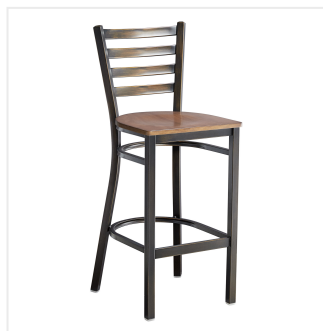

## Lancaster Table & Seating Distressed Copper Finish Ladder Back Bar Stool with Vintage Wood Seat - Assembled

#164BMLDWVNAS

Item #: 164BMLDWVNAS Qty: \_\_\_\_\_

Project: \_\_\_\_\_

Approval: \_\_\_\_\_ Date: \_\_\_\_\_

### Features

- Contoured back and built-in footrest for exceptional comfort
- Trendy vintage wood seat brings a simple yet elegant style to any establishment
- Durable steel frame with stylish distressed copper finish
- Great for bar and raised table seating
- Conveniently ships fully assembled for immediate use

## Technical Data

Capacity	330 lb.
Color	Copper
Finish	Copper Distressed
Frame Material	Metal Steel
Padded Seat	Without Padded Seat
Seat Color	Beige
Seat Material	Wood
Seat Thickness	3/4 Inch
Seat Type	Solid
Style	Ladder Back
Type	Bar Stools
Usage	Indoor

This bar stool's sturdy steel frame provides unmatched durability in your dining room. It can hold up to 330 lb. of weight thanks to the metal frame and supports under the seat. Additionally, the distressed copper powder coating on this bar stool ensures longevity through everyday wear and tear, resisting strains, scratches, and smudges. It also features a ladder back design that gives it a unique visual appeal, making it perfect for either upscale or casual decor. The durable vintage wood seat is easy to clean, and it offers style and convenience in your establishment!