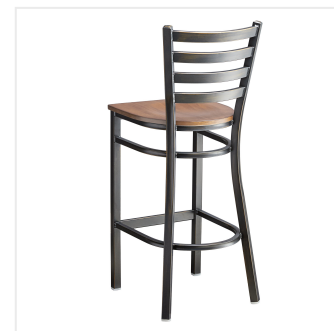

## Lancaster Table & Seating Distressed Copper Finish Ladder Back Bar Stool with Vintage Wood Seat - Assembled

#164BMLDWVNAS

Item #: 164BMLDWVNAS Qty: \_\_\_\_\_

Project: \_\_\_\_\_

Approval: \_\_\_\_\_ Date: \_\_\_\_\_

### Features

- Contoured back and built-in footrest for exceptional comfort
- Trendy vintage wood seat brings a simple yet elegant style to any establishment
- Durable steel frame with stylish distressed copper finish
- Great for bar and raised table seating
- Conveniently ships fully assembled for immediate use

## Technical Data

Capacity	330 lb.
Color	Copper
Finish	Copper Distressed
Frame Material	Metal Steel
Padded Seat	Without Padded Seat
Seat Color	Beige
Seat Material	Wood
Seat Thickness	3/4 Inch
Seat Type	Solid
Style	Ladder Back
Type	Bar Stools
Usage	Indoor

This bar stool's sturdy steel frame provides unmatched durability in your dining room. It can hold up to 330 lb. of weight thanks to the metal frame and supports under the seat. Additionally, the distressed copper powder coating on this bar stool ensures longevity through everyday wear and tear, resisting strains, scratches, and smudges. It also features a ladder back design that gives it a unique visual appeal, making it perfect for either upscale or casual decor. The durable vintage wood seat is easy to clean, and it offers style and convenience in your establishment!