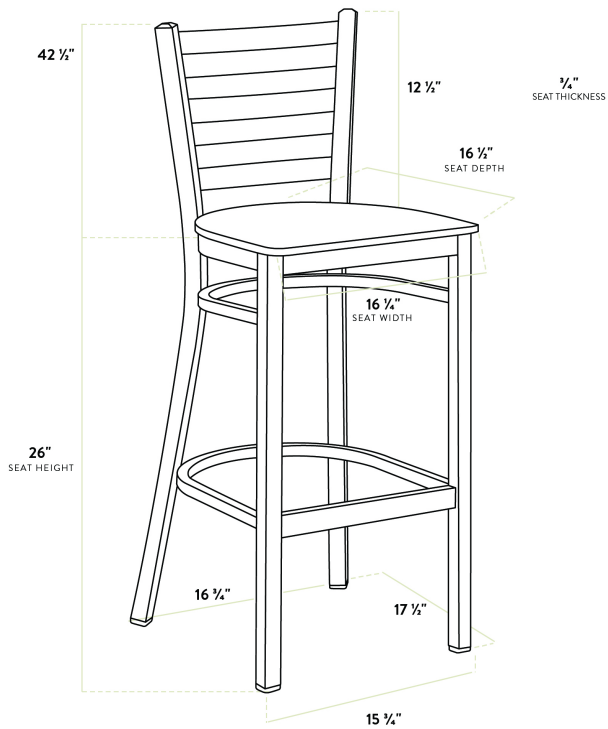

Technical Data

Capacity	330 lb.
Color	Copper
Finish	Copper Distressed
Frame Material	Metal Steel
Padded Seat	Without Padded Seat
Seat Color	Beige
Seat Material	Wood
Seat Thickness	3/4 Inch
Seat Type	Solid
Style	Ladder Back
Type	Bar Stools
Usage	Indoor

Plan View