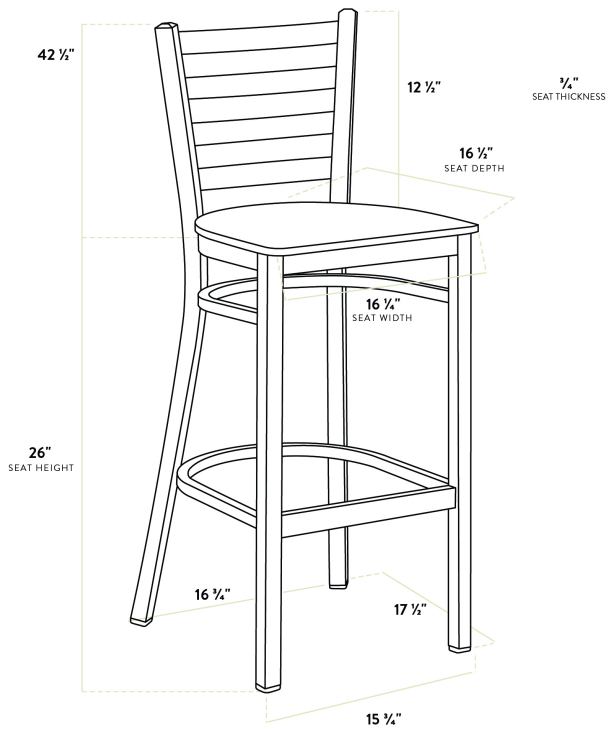

Technical Data

Capacity	330 lb.
Color	Copper
Finish	Copper Distressed
Frame Material	Metal Steel
Padded Seat	Without Padded Seat
Seat Color	Brown
Seat Material	Wood
Seat Thickness	3/4 Inch
Seat Type	Solid
Style	Ladder Back
Type	Bar Stools
Usage	Indoor

Plan View