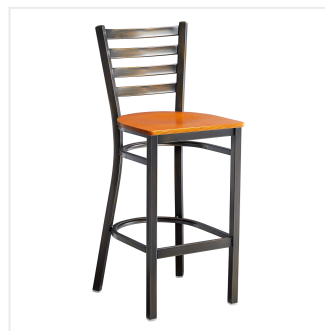

Lancaster Table & Seating Distressed Copper Finish Ladder Back Bar Stool with Cherry Wood Seat - Assembled

#164BMLDWCHAS

Item #: 164BMLDWCHAS Qty: _____

Project: _____

Approval: _____ Date: _____

Features

- Contoured back and built-in footrest for exceptional comfort
- Trendy cherry wood seat brings a simple yet elegant style to any establishment
- Durable steel frame with stylish distressed copper finish
- Great for bar and raised table seating
- Conveniently ships fully assembled for immediate use

Technical Data

| | |
|----------------|---------------------|
| Capacity | 330 lb. |
| Color | Copper |
| Finish | Copper Distressed |
| Frame Material | Metal Steel |
| Padded Seat | Without Padded Seat |
| Seat Color | Brown |
| Seat Material | Wood |
| Seat Thickness | 3/4 Inch |
| Seat Type | Solid |
| Style | Ladder Back |
| Type | Bar Stools |
| Usage | Indoor |

Plan View

Notes & Details

Seat your guests in comfort and style with this Lancaster Table & Seating distressed copper finish ladder back bar stool with cherry wood seat. This bar stool's sturdy wood seat with a sleek cherry finish combines with its contemporary ladder back steel frame to instill a modern look in any location. Plus, since this bar stool's back is contoured for a customer's back, it will provide comfort while maintaining a distinct appearance.

This bar stool's sturdy steel frame provides unmatched durability in your dining room. It can hold up to 330 lb. of weight thanks to the metal frame and supports under the seat. Additionally, the distressed copper powder coating on this bar stool ensures longevity through everyday wear and tear, resisting strains, scratches, and smudges. It also features a ladder back design that gives it a unique visual appeal, making it perfect for either upscale or casual decor. The durable cherry wood seat is easy to clean, and it offers style and convenience in your establishment!