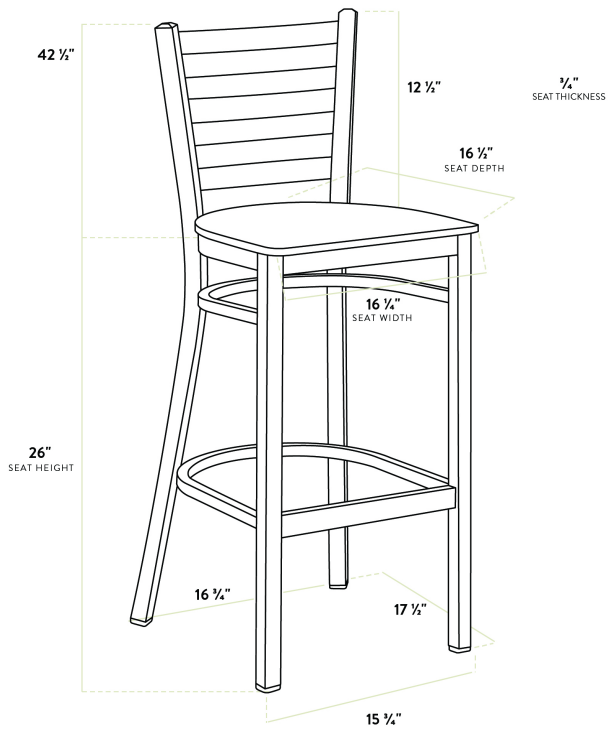

Lancaster Table & Seating Distressed Copper Finish Ladder Back Bar Stool with Cherry Wood Seat - Assembled

#164BMLDWCHAS

Item #: 164BMLDWCHAS Qty: _____

Project: _____

Approval: _____ Date: _____

Features

- Contoured back and built-in footrest for exceptional comfort
- Trendy cherry wood seat brings a simple yet elegant style to any establishment
- Durable steel frame with stylish distressed copper finish
- Great for bar and raised table seating
- Conveniently ships fully assembled for immediate use

Certifications

Technical Data

| | |
|--------------|-----------------|
| Length | 17 1/2 Inches |
| Width | 17 1/4 Inches |
| Height | 42 1/2 Inches |
| Seat Width | 16 3/4 Inches |
| Seat Depth | 16 1/2 Inches |
| Height Style | Bar Height |
| Seat Height | 28 Inches |
| Arms | Without Arms |
| Assembled | Fully Assembled |
| Back | With Back |

Technical Data

| | |
|----------------|---------------------|
| Capacity | 330 lb. |
| Color | Copper |
| Finish | Copper Distressed |
| Frame Material | Metal Steel |
| Padded Seat | Without Padded Seat |
| Seat Color | Brown |
| Seat Material | Wood |
| Seat Thickness | 3/4 Inch |
| Seat Type | Solid |
| Style | Ladder Back |
| Type | Bar Stools |
| Usage | Indoor |

Plan View

Notes & Details

Seat your guests in comfort and style with this Lancaster Table & Seating distressed copper finish ladder back bar stool with cherry wood seat. This bar stool's sturdy wood seat with a sleek cherry finish combines with its contemporary ladder back steel frame to instill a modern look in any location. Plus, since this bar stool's back is contoured for a customer's back, it will provide comfort while maintaining a distinct appearance.