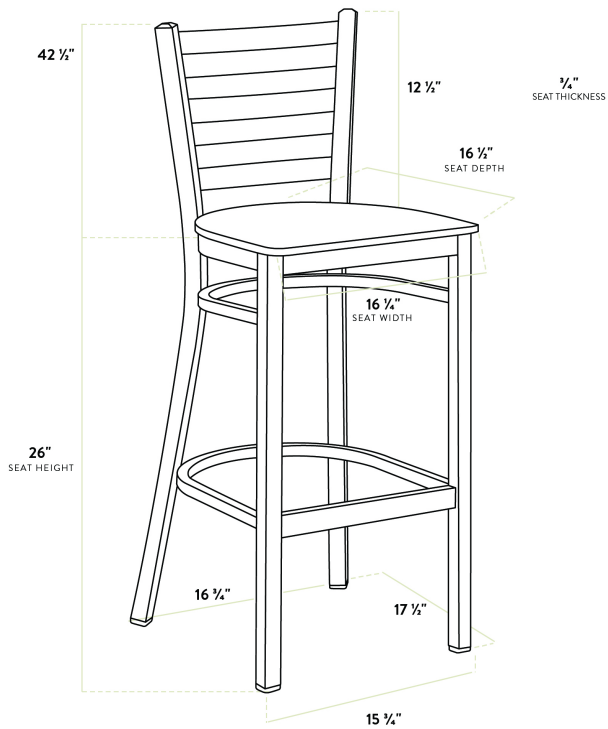

Technical Data

Capacity	330 lb.
Color	Copper
Finish	Copper Distressed
Frame Material	Metal Steel
Padded Seat	Without Padded Seat
Seat Color	Black
Seat Material	Wood
Seat Thickness	3/4 Inch
Seat Type	Solid
Style	Ladder Back
Type	Bar Stools
Usage	Indoor

Plan View