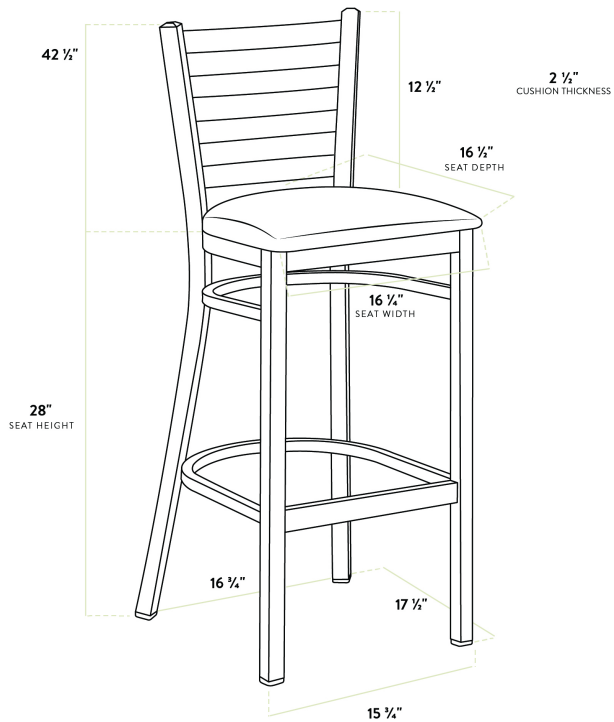

Technical Data

Capacity	330 lb.
Color	Copper
Finish	Copper Distressed
Frame Material	Metal Steel
Padded Seat	With Padded Seat
Seat Color	Beige
Seat Material	Vinyl
Seat Thickness	2 1/2 Inches
Seat Type	Solid
Style	Ladder Back
Type	Bar Stools
Usage	Indoor

Plan View