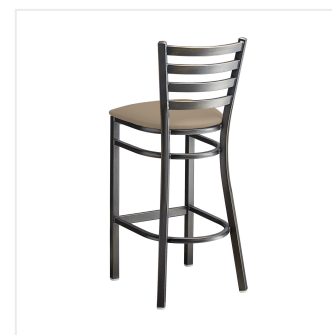

## Lancaster Table & Seating Distressed Copper Finish Ladder Back Bar Stool with 2 1/2" Taupe Vinyl Padded Seat - Detached

#164BMLDVTPKD

Item #: 164BMLDVTPKD Qty: \_\_\_\_\_

Project: \_\_\_\_\_

Approval: \_\_\_\_\_ Date: \_\_\_\_\_

### Features

- Contoured back and built-in footrest for exceptional comfort
- Soft 2 1/2" thick vinyl padded cushion
- Durable steel frame with stylish distressed copper finish
- Great for bar and raised table seating
- Ships unassembled to save on shipping costs

## Technical Data

Capacity	330 lb.
Color	Copper
Finish	Copper Distressed
Frame Material	Metal Steel
Padded Seat	With Padded Seat
Seat Color	Beige
Seat Material	Vinyl
Seat Thickness	2 1/2 Inches
Seat Type	Solid
Style	Ladder Back
Type	Bar Stools
Usage	Indoor

## Notes & Details

---

Seat your guests in comfort and style with this Lancaster Table & Seating distressed copper finish ladder back bar stool with 2 1/2" taupe vinyl padded seat. This bar stool's sleek padded seat combines with its contemporary ladder back steel frame to instill a modern look in any location. Plus, since this bar stool's back is contoured for a customer's back, it will provide comfort while maintaining a distinct appearance.